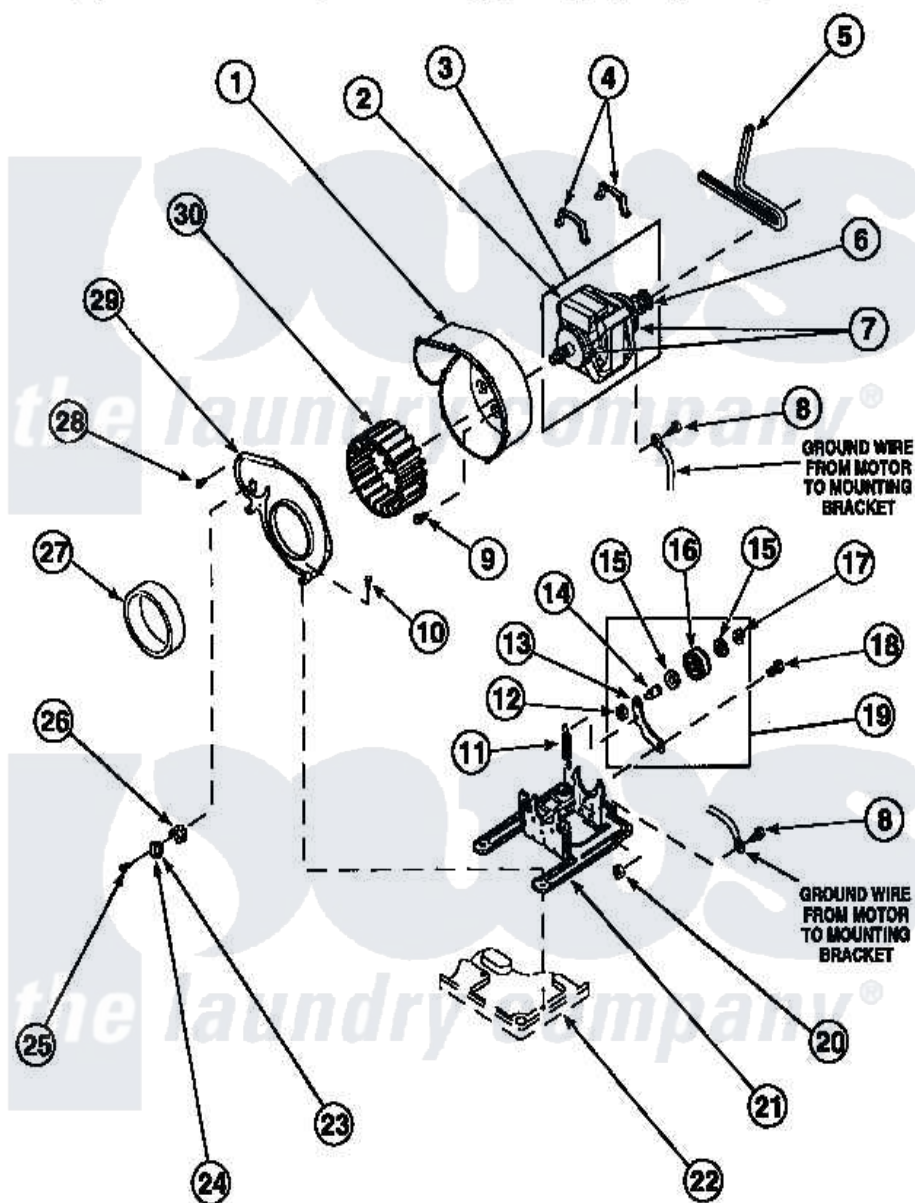

Amana LG8153WM (BOM: PLG8153WM) 15 - MOTOR, EXHAUST FAN AND BELT

Amana Residential Amana LG8153WM (BOM: PLG8153WM) Dryer Parts Parts Diagram 15 - MOTOR, EXHAUST FAN AND BELT

Click on the part number to view part

Item	Original Part Number	Replaced By	Status	Part Description
1	56020			Housing, Blower
2	501218		Not Available	MOTOR SWITCH (DOES NOT INCLUDE THERMAL PROT
3	501211	2200376		Motor
4	Y58047	660658		Clamp, Motor Mounting 343481 685441
5	59174	4011201		Belt, Cylinder
6	500011			Pulley, Motor
7	590P3			Motor Hub Ring Kit
8	20530			Screw, 10-24 x 3/8 Hex
9	Y31645	27001200		Screw
10	33562	27001200		Screw
11	56076			Spring, Idler
12	56156	358160		Nut
13	500910	37001144		Assembly- Idler

14	56461		Shaft
15	52549		Washer, 501 ID X3/4 Odx
16	Y54414		Assembly, Wheel And Bearing
17	23748		Ring, Retaining
18	500824		Screw, 1/4-20 Unc Hex
19	500269	37001287	Assembly, Idler Lever/Shaft/Pulley
20	52566	27001225	Nut, Jam Mid Lock 1/4-20
21	500822	503613	Mount, Motor
22	500070		Base, Dryer
24	503551		Thermostat, Cycling
"	Y61372		Thermostat
25	23222	3177991	Screw
"	Y33561	489464	Screw
26	61401	61623	Thermostat, Heater-BR
27	500313		Seal, Blower Housing
28	31260		Screw, No.8 X 3/8 Ind H
29	500078	511969P	Kit Blower Housing And Cover
30	56000	510139P	Assembly Blower Fan Package