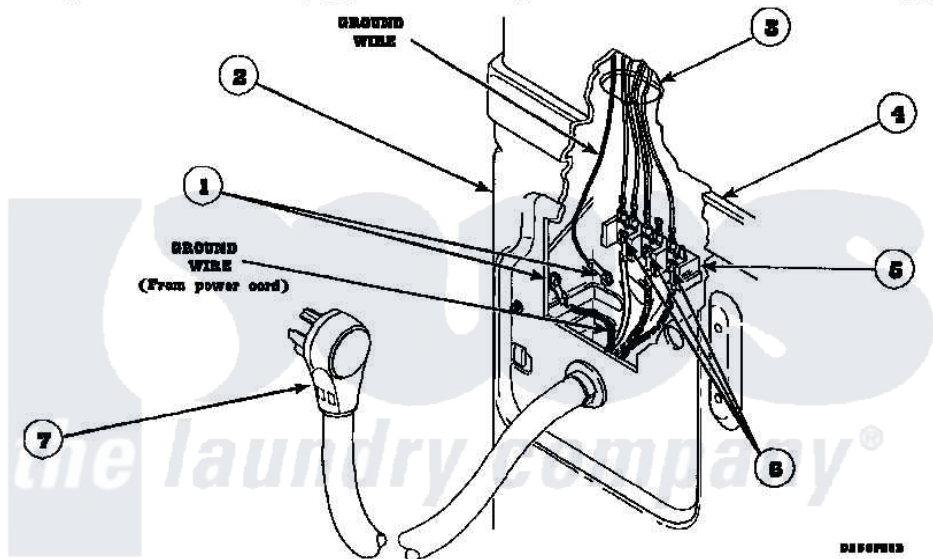

Amana LG8153WM (BOM: PLG8153WM) 17 - POWER CORDS

Amana [Residential Amana LG8153WM \(BOM: PLG8153WM\) Dryer Parts](#) Parts Diagram 17 - POWER CORDS
 Click on the part number to view part

Item	Original Part Number	Replaced By	Status	Part Description
1	502120	489069		Xxscrew, 10-12 X 1/2
"	20530			Screw, 10-24 x 3/8 Hex
2	500001P		Not Available	(ADD LETTER BEFORE "P" IN PART
3	500343		Not Available	PANEL,BACK(HOME HOOD)
4	500085P		Not Available	(ADD LETTER L-L, W-W TO PART N
6	Y61199	3400094		Screw, 10-32 X 3/8