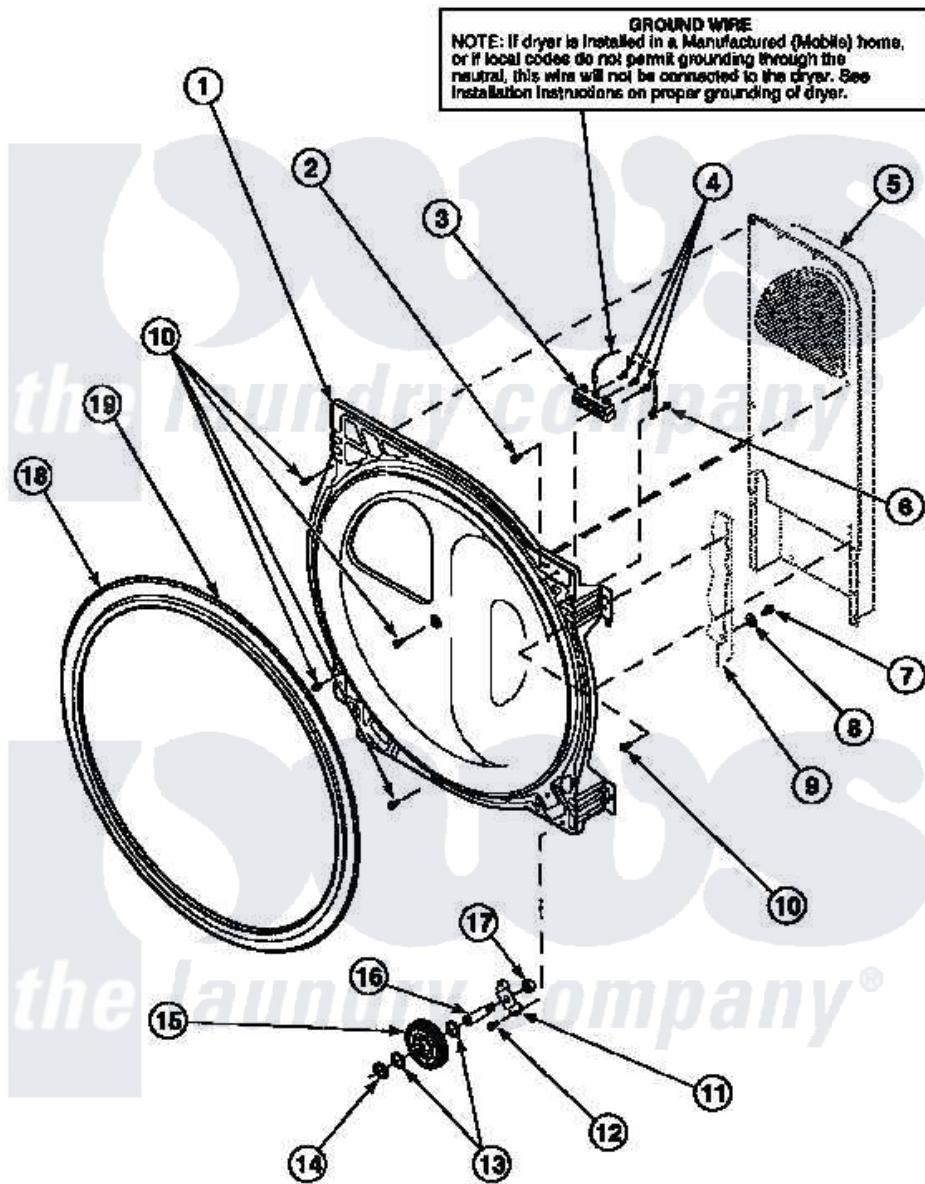

**Amana LG8153WM (BOM: PLG8153WM) 19 - REAR
BLKHD/SEAL/CYLINDER ROLLER/TERM BLK**

Amana Residential Amana LG8153WM (BOM: PLG8153WM) Dryer Parts Parts Diagram 19 - REAR
BLKHD/SEAL/CYLINDER ROLLER/TERM BLK
Click on the part number to view part

Item	Original Part Number	Replaced By	Status	Part Description
1	Y501154		Not Available	ASSY, BULKHEAD
4	Y61199	3400094		Screw, 10-32 X 3/8
5	500179P	503605		Assembly, Heater Duct
6	20530			Screw, 10-24 x 3/8 Hex
"	502120	489069		Xxscrew, 10-12 X 1/2
7	20530			Screw, 10-24 x 3/8 Hex
8	51474		Not Available	WASHER, 13/64IDX1/2ODX.
9	500001P		Not Available	(ADD LETTER BEFORE "P" IN PART
10	501668	503688		Screw, 10B-16 X .34 I
11	500062	40113601		Assembly, Roller Brkt
12	501668	503688		Screw, 10B-16 X .34 I
13	52549			Washer, 501 ID X3/4 Odx
14	23748			Ring, Retaining
15	500214P	37001042		Assembly, Cylinder Roller

16

[56461](#)

Shaft

17

56156

[358160](#)

Nut

18

501801

[37001132](#)

Seal, Cylinder

19

22506P

[511637P](#)

Adh Dow 737 Clr 3 Oz Tube