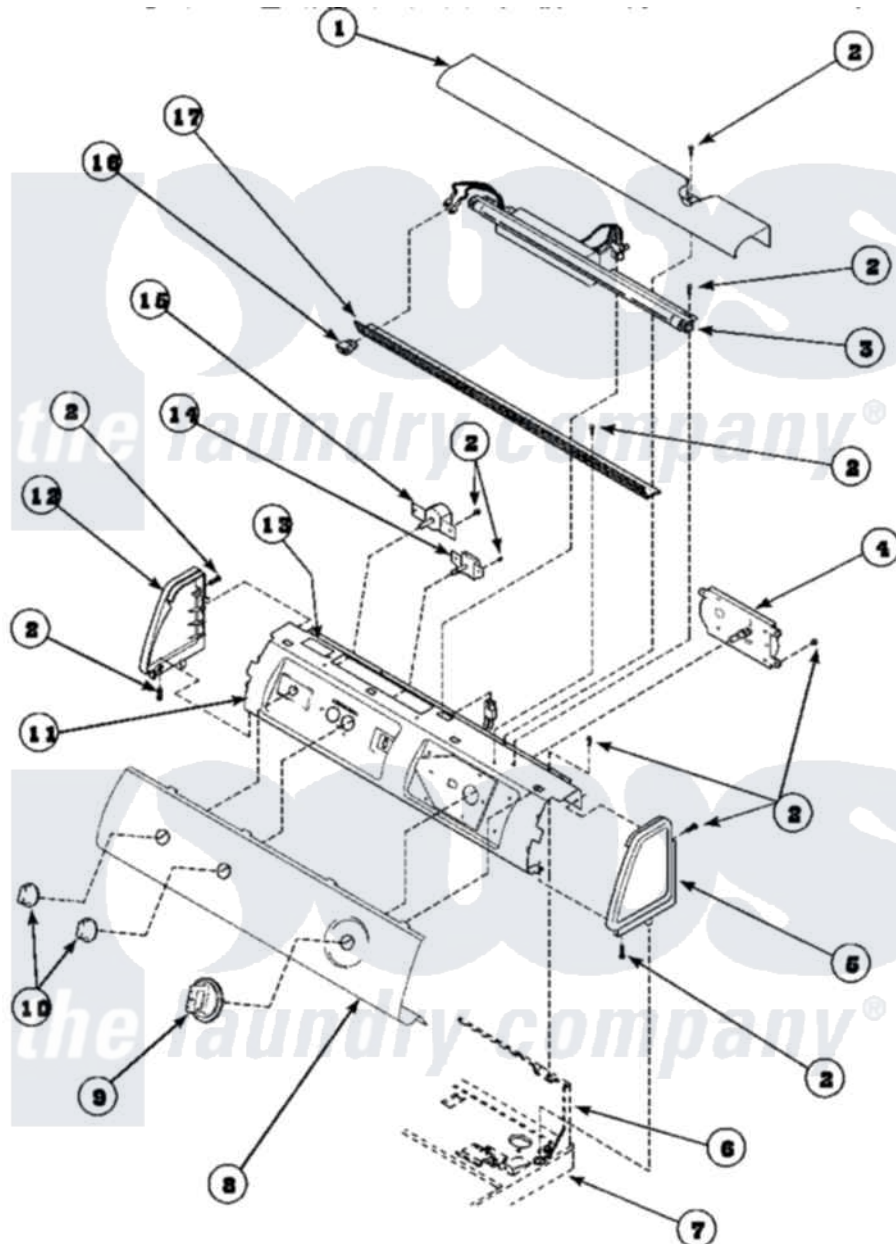

# Amana LG8163LM (BOM: PLG8163LM) 08 - GRAPHIC PANEL, CONTROL HOOD AND CONTROLS

Amana Residential Amana LG8163LM (BOM: PLG8163LM) Dryer Parts Parts Diagram 08 - GRAPHIC PANEL, CONTROL HOOD AND CONTROLS  
 Click on the part number to view part

Item	Original Part Number	Replaced By	Status	Part Description
1	500303		Not Available	COVER, TOP
2	501086	<a href="#">90767</a>		Screw, 8A X 3/8 HeX Washer Head Tapping
3	<a href="#">34836</a>			Assembly, Fluorescent Light
4	502967	<a href="#">502967P</a>		Timer 5 Cycle Package
5	34817		Not Available	END CAP(RIGHT)
6	500343		Not Available	PANEL,BACK(HOME HOOD)
7	500085P		Not Available	(ADD LETTER L-L, W-W TO PART N
8	502214		Not Available	GRAPHIC PANEL
9	502220		Not Available	KNOB, TIMER
10	36701		Not Available	KNOB, TEMP
11	500300		Not Available	BRACKET,CONTROL SUPPORT-MECH
12	34818		Not Available	END CAP(LEFT)
13	24903		Not Available	STICKER,DISCONNECT

13	24903	Not Available	POW
14	<a href="#">50823</a>		Signal, Rotary
15	<a href="#">62173</a>		Switch, Temperature Select
16	35038	Not Available	SWITCH/ WHITE
17	500308	Not Available	DIFFUSER W/HOLE