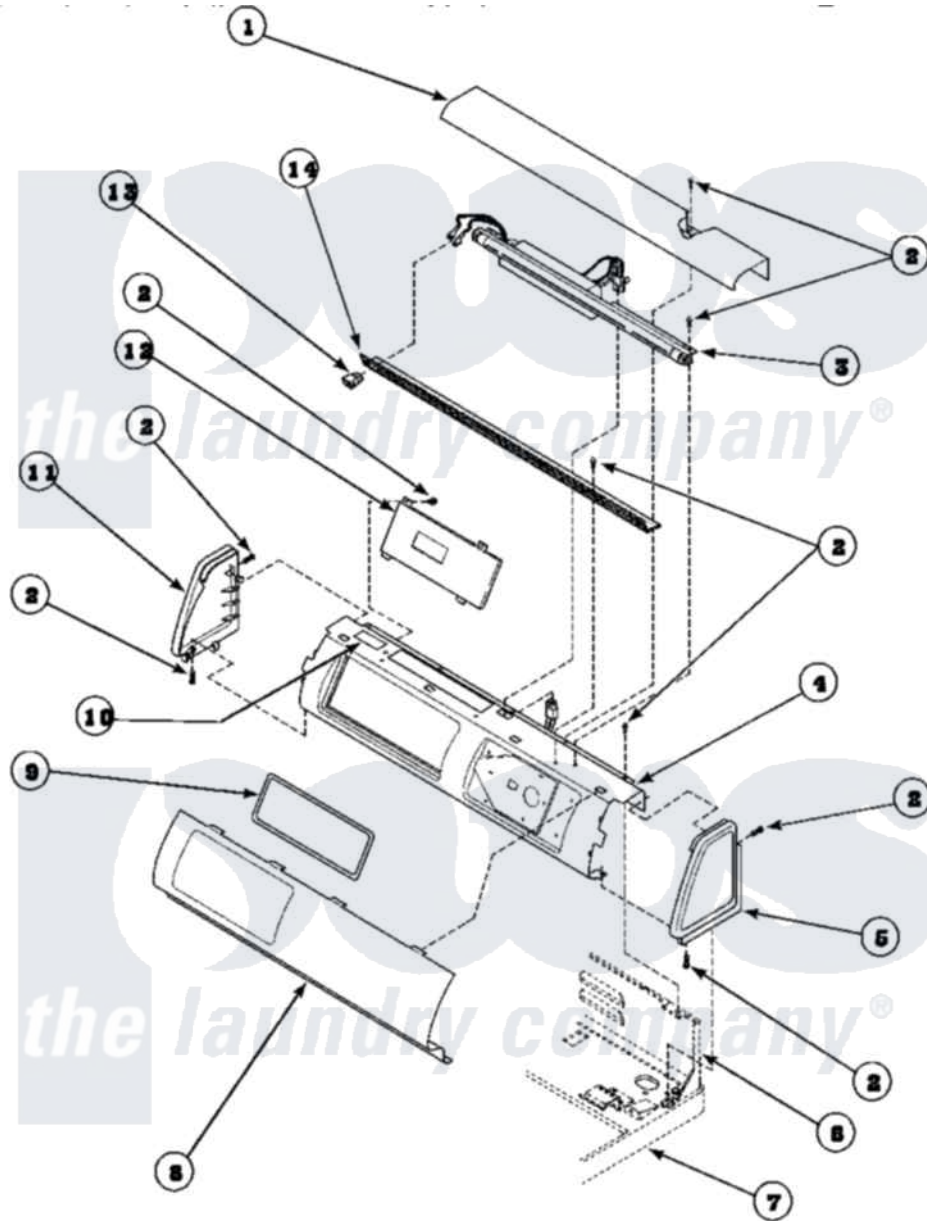

Amana LG8163LM (BOM: PLG8163LM) 09 - GRAPHIC PANEL, CONTROL HOOD AND CONTROLS

Amana Residential Amana LG8163LM (BOM: PLG8163LM) Dryer Parts Parts Diagram 09 - GRAPHIC PANEL, CONTROL HOOD AND CONTROLS
 Click on the part number to view part

Item	Original Part Number	Replaced By	Status	Part Description
1	500303		Not Available	COVER, TOP
2	501086	90767		Screw, 8A X 3/8 HeX Washer Head Tapping
3	34836			Assembly, Fluorescent Light
5	34817		Not Available	END CAP(RIGHT)
6	500343		Not Available	PANEL, BACK(HOME HOOD)
7	500085P		Not Available	(ADD LETTER L-L, W-W TO PART N
10	24903		Not Available	STICKER, DISCONNECT POW
11	34818		Not Available	END CAP(LEFT)
13	35038		Not Available	SWITCH/ WHITE
14	500308		Not Available	DIFFUSER W/HOLE