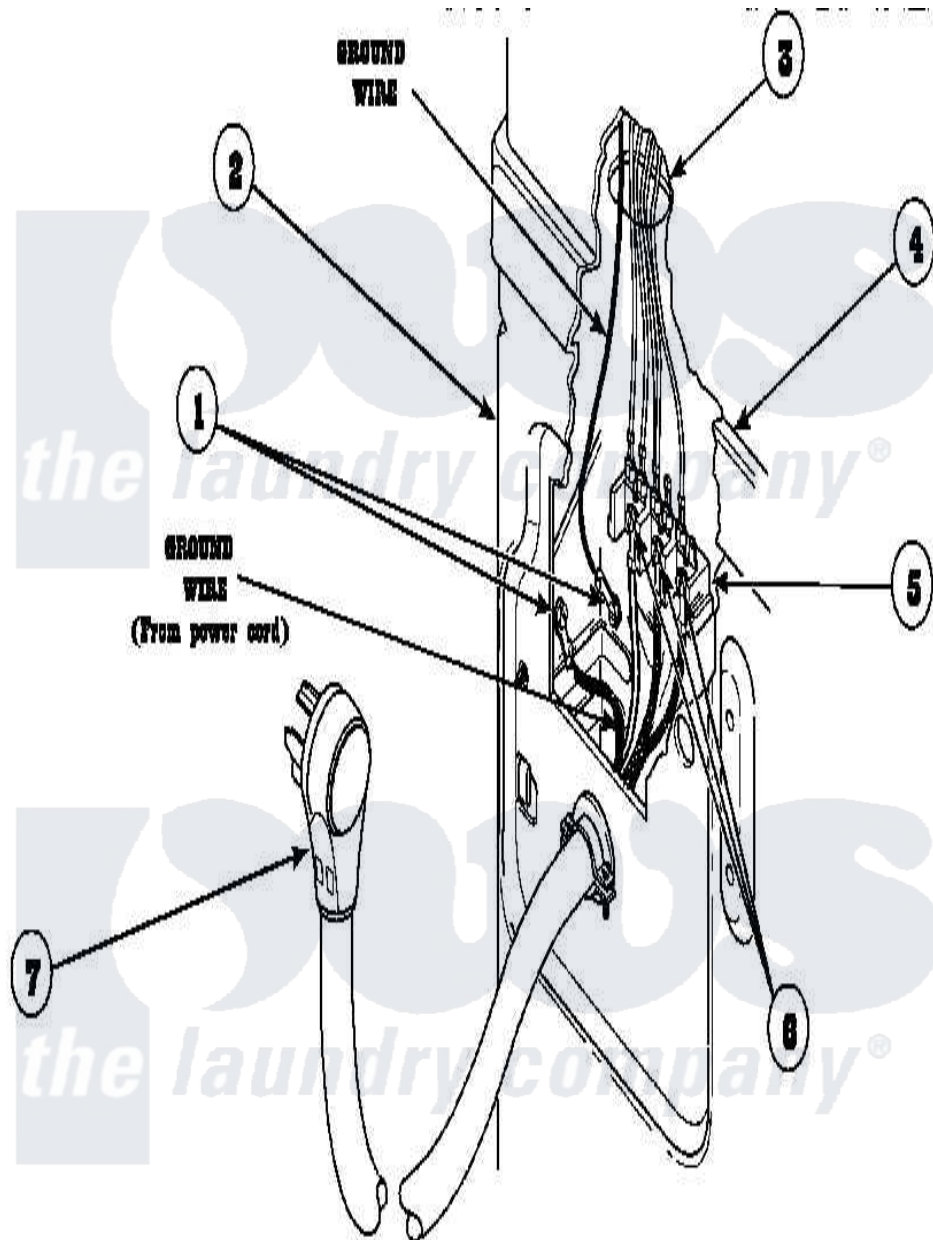

Amana LG8163LM (BOM: PLG8163LM) 18 - POWER CORDS

Amana Residential Amana LG8163LM (BOM: PLG8163LM) Dryer Parts Parts Diagram 18 - POWER CORDS
 Click on the part number to view part

Item	Original Part Number	Replaced By	Status	Part Description
1	502120	489069		Xxscrew, 10-12 X 1/2
"	20530			Screw, 10-24 x 3/8 Hex
2	500001P		Not Available	(ADD LETTER BEFORE "P" IN PART
3	500343		Not Available	PANEL, BACK(HOME HOOD)
4	500085P		Not Available	(ADD LETTER L-L, W-W TO PART N
5	61923P	61923		Block, Terminal
6	Y61199	3400094		Screw, 10-32 X 3/8