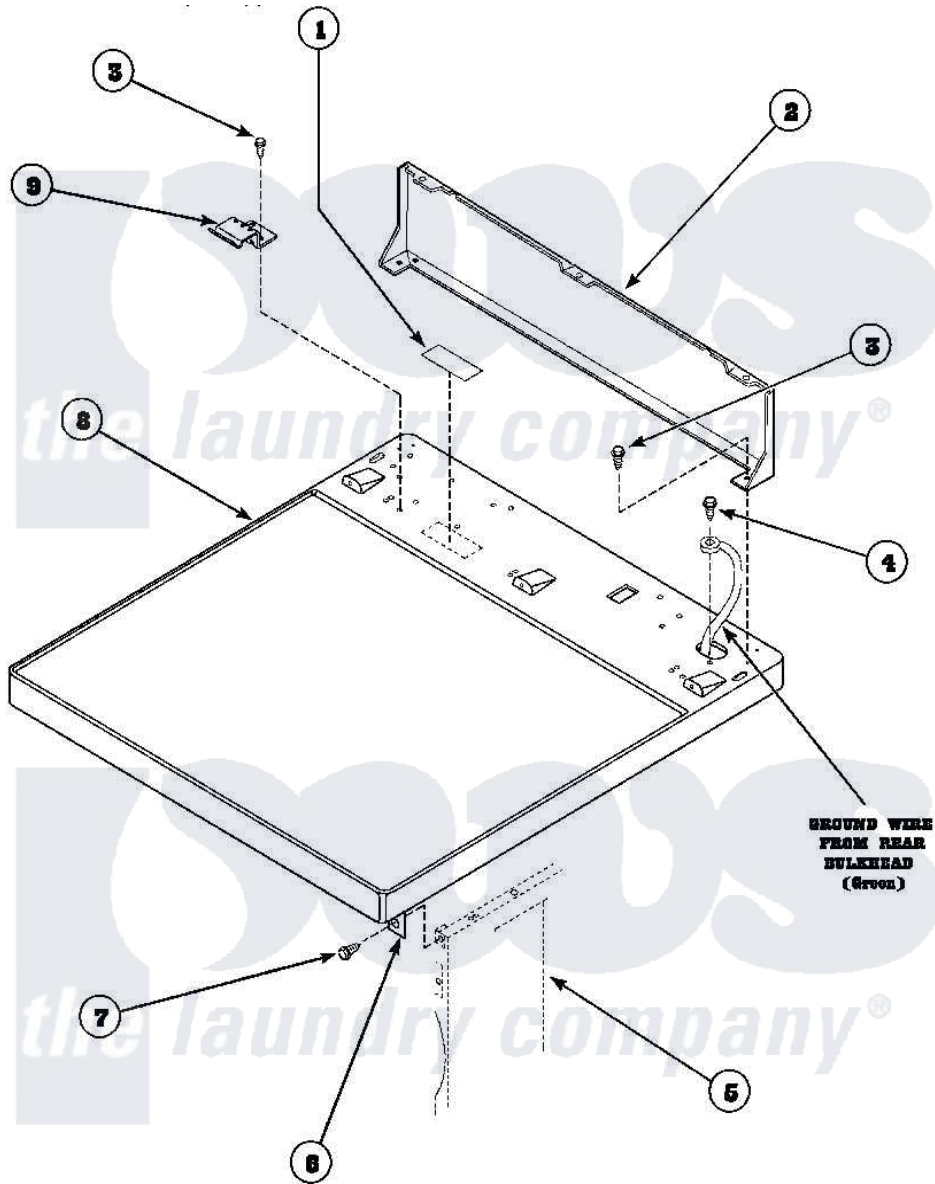

Amana LG8163WM (BOM: PLG8163WM) 01 - CABINET TOP AND CONTROL HOOD REAR PANEL

Amana Residential Amana LG8163WM (BOM: PLG8163WM) Dryer Parts Parts Diagram 01 - CABINET TOP AND CONTROL HOOD REAR PANEL
 Click on the part number to view part

Item	Original Part Number	Replaced By	Status	Part Description
1	24903		Not Available	STICKER,DISCONNECT POW
2	500343		Not Available	PANEL,BACK(HOME HOOD)
3	501086	90767		Screw, 8A X 3/8 HeX Washer Head Tapping
4	20530			Screw, 10-24 x 3/8 Hex
5	500001P		Not Available	(ADD LETTER BEFORE "P" IN PART
6	500084	40130801		Bracket, Top Mount
7	33562	27001200		Screw
8	500085P		Not Available	(ADD LETTER L-L, W-W TO PART N
9	501241	Y503876		Clip, Hold Down