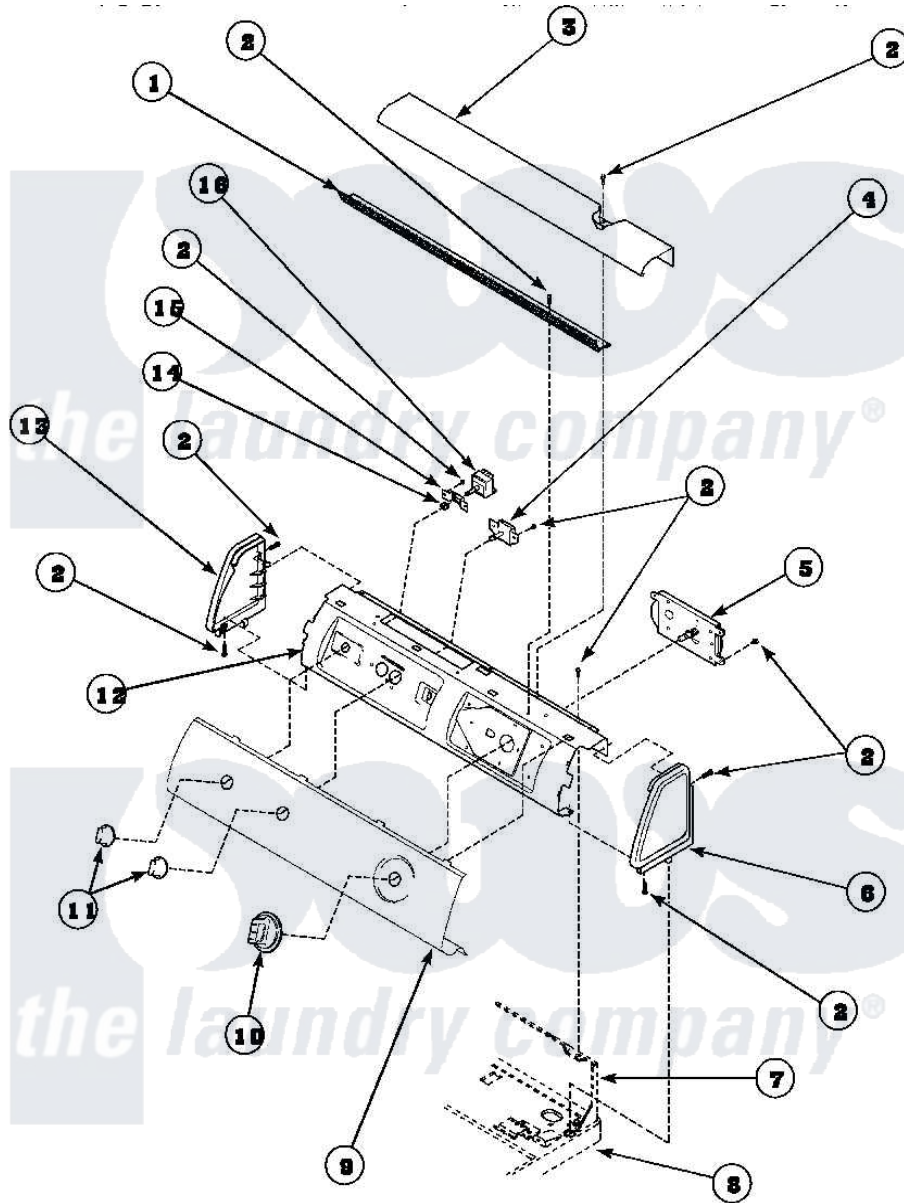

Amana LG8163WM (BOM: PLG8163WM) 05 - GRAPHIC PANEL, CONTROL HOOD AND CONTROLS

Amana [Residential Amana LG8163WM \(BOM: PLG8163WM\) Dryer Parts](#) Parts Diagram 05 - GRAPHIC PANEL, CONTROL HOOD AND CONTROLS
 Click on the part number to view part

Item	Original Part Number	Replaced By	Status	Part Description
1	500305		Not Available	DIFFUSER W/OUT HOLE
2	501086	90767		Screw, 8A X 3/8 HeX Washer Head Tapping
3	500303		Not Available	COVER, TOP
6	34817		Not Available	END CAP(RIGHT)
7	500343		Not Available	PANEL, BACK(HOME HOOD)
8	500085P		Not Available	(ADD LETTER L-L, W-W TO PART N
10	502220		Not Available	KNOB, TIMER
11	36701		Not Available	KNOB, TEMP
12	500300		Not Available	BRACKET, CONTROL SUPPORT-MECH
13	34818		Not Available	END CAP(LEFT)