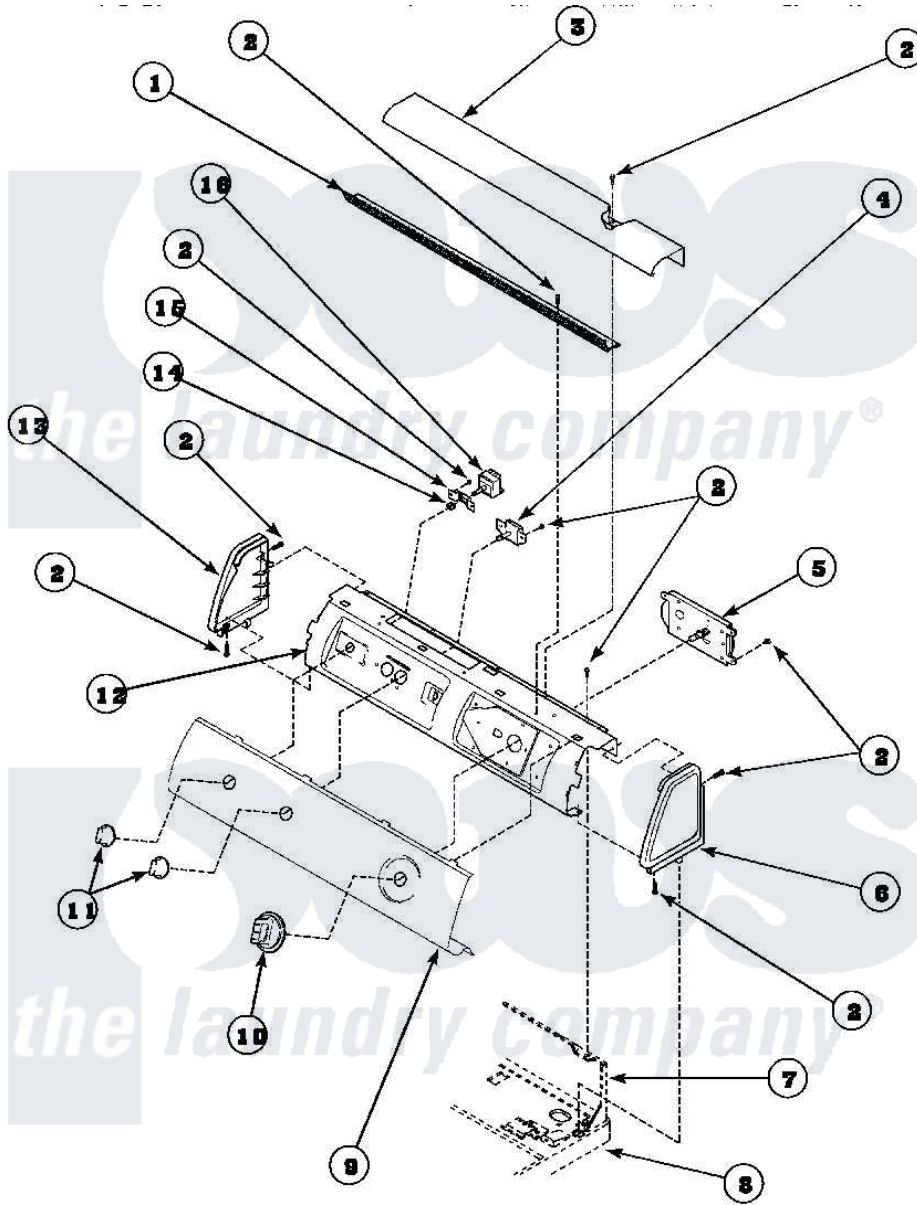

**Amana LG8163WM (BOM: PLG8163WM) 06 - GRAPHIC PANEL,
CONTROL HOOD AND CONTROLS**

Amana Residential Amana LG8163WM (BOM: PLG8163WM) Dryer Parts Parts Diagram 06 - GRAPHIC PANEL,
CONTROL HOOD AND CONTROLS
Click on the part number to view part

Item	Original Part Number	Replaced By	Status	Part Description
1	500305		Not Available	DIFFUSER W/OUT HOLE
2	501086	90767		Screw, 8A X 3/8 HeX Washer Head Tapping
3	500303		Not Available	COVER, TOP
5	501881		Not Available	TIMER
6	34817		Not Available	END CAP(RIGHT)
7	500343		Not Available	PANEL,BACK(HOME HOOD)
8	500085P		Not Available	(ADD LETTER L-L, W-W TO PART N
10	502220		Not Available	KNOB, TIMER
11	36701		Not Available	KNOB, TEMP
12	500300		Not Available	BRACKET,CONTROL SUPPORT-MECH
13	34818		Not Available	END CAP(LEFT)