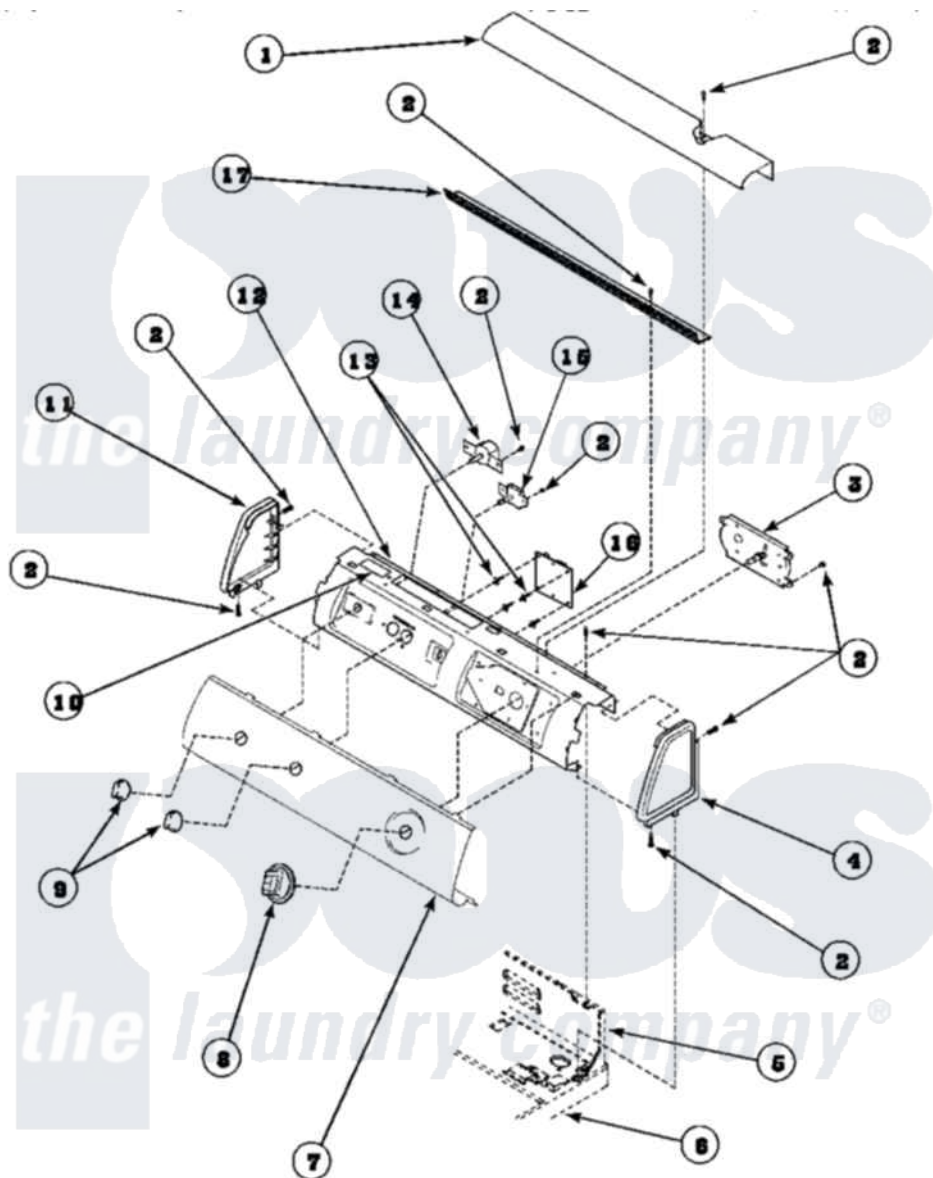

Amana LG8163WM (BOM: PLG8163WM) 07 - GRAPHIC PANEL, CONTROL HOOD AND CONTROLS

Amana Residential Amana LG8163WM (BOM: PLG8163WM) Dryer Parts Parts Diagram 07 - GRAPHIC PANEL, CONTROL HOOD AND CONTROLS
 Click on the part number to view part

Item	Original Part Number	Replaced By	Status	Part Description
1	500303		Not Available	COVER, TOP
2	501086	90767		Screw, 8A X 3/8 HeX Washer Head Tapping
3	501881		Not Available	TIMER
4	34817		Not Available	END CAP(RIGHT)
5	500343		Not Available	PANEL, BACK(HOME HOOD)
6	500085P		Not Available	(ADD LETTER L-L, W-W TO PART N
7	503127		Not Available	PANEL, GRAPHICS
8	502220		Not Available	KNOB, TIMER
9	36701		Not Available	KNOB, TEMP
10	24903		Not Available	STICKER, DISCONNECT POW
11	34818		Not Available	END CAP(LEFT)
12	500300		Not Available	BRACKET, CONTROL SUPPORT-MECH