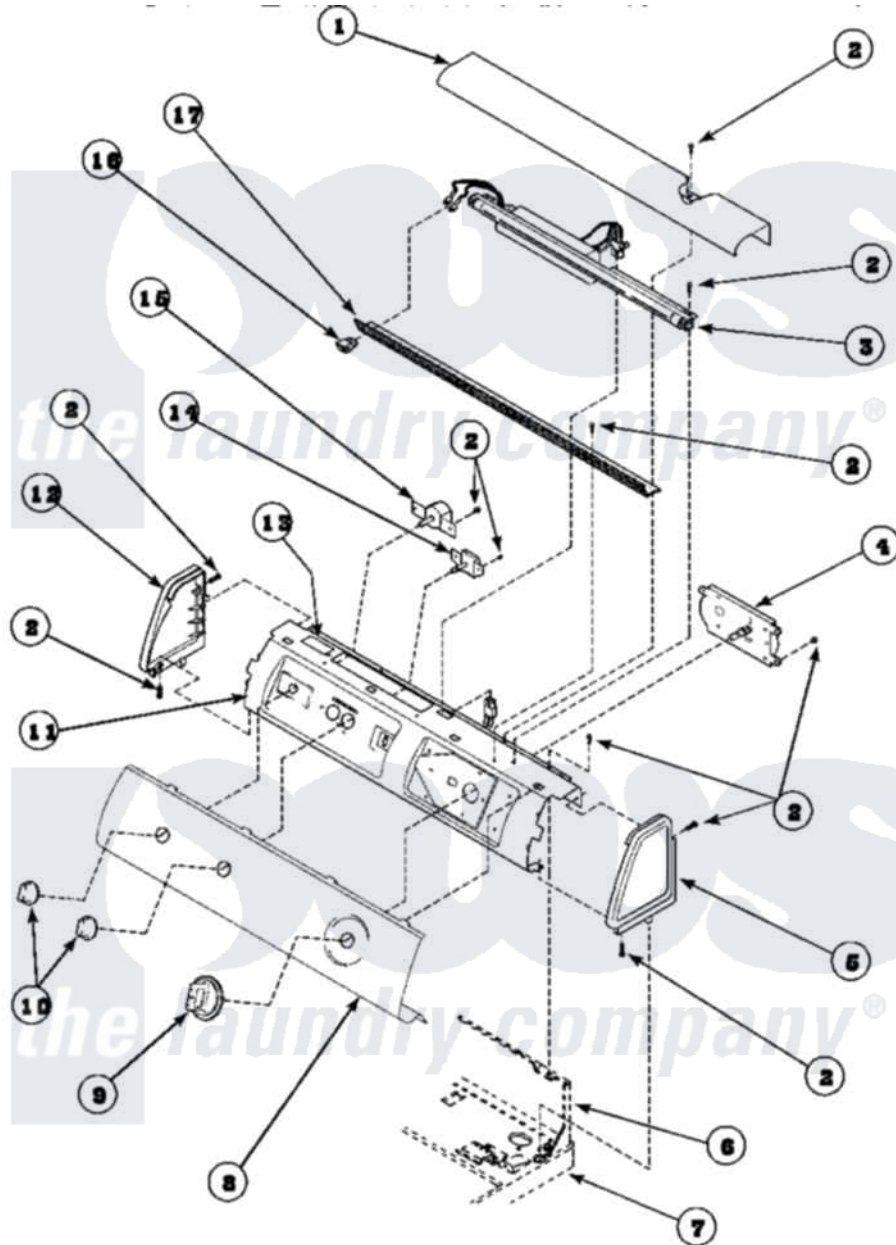

**Amana LG8163WM (BOM: PLG8163WM) 08 - GRAPHIC PANEL,
CONTROL HOOD AND CONTROLS**

Amana Residential Amana LG8163WM (BOM: PLG8163WM) Dryer Parts Parts Diagram 08 - GRAPHIC PANEL,
CONTROL HOOD AND CONTROLS
Click on the part number to view part

Item	Original Part Number	Replaced By	Status	Part Description
1	500303		Not Available	COVER, TOP
2	501086	90767		Screw, 8A X 3/8 HeX Washer Head Tapping
5	34817		Not Available	END CAP(RIGHT)
6	500343		Not Available	PANEL,BACK(HOME HOOD)
7	500085P		Not Available	(ADD LETTER L-L, W-W TO PART N
9	502220		Not Available	KNOB, TIMER
10	36701		Not Available	KNOB, TEMP
11	500300		Not Available	BRACKET,CONTROL SUPPORT-MECH
12	34818		Not Available	END CAP(LEFT)
13	24903		Not Available	STICKER,DISCONNECT POW