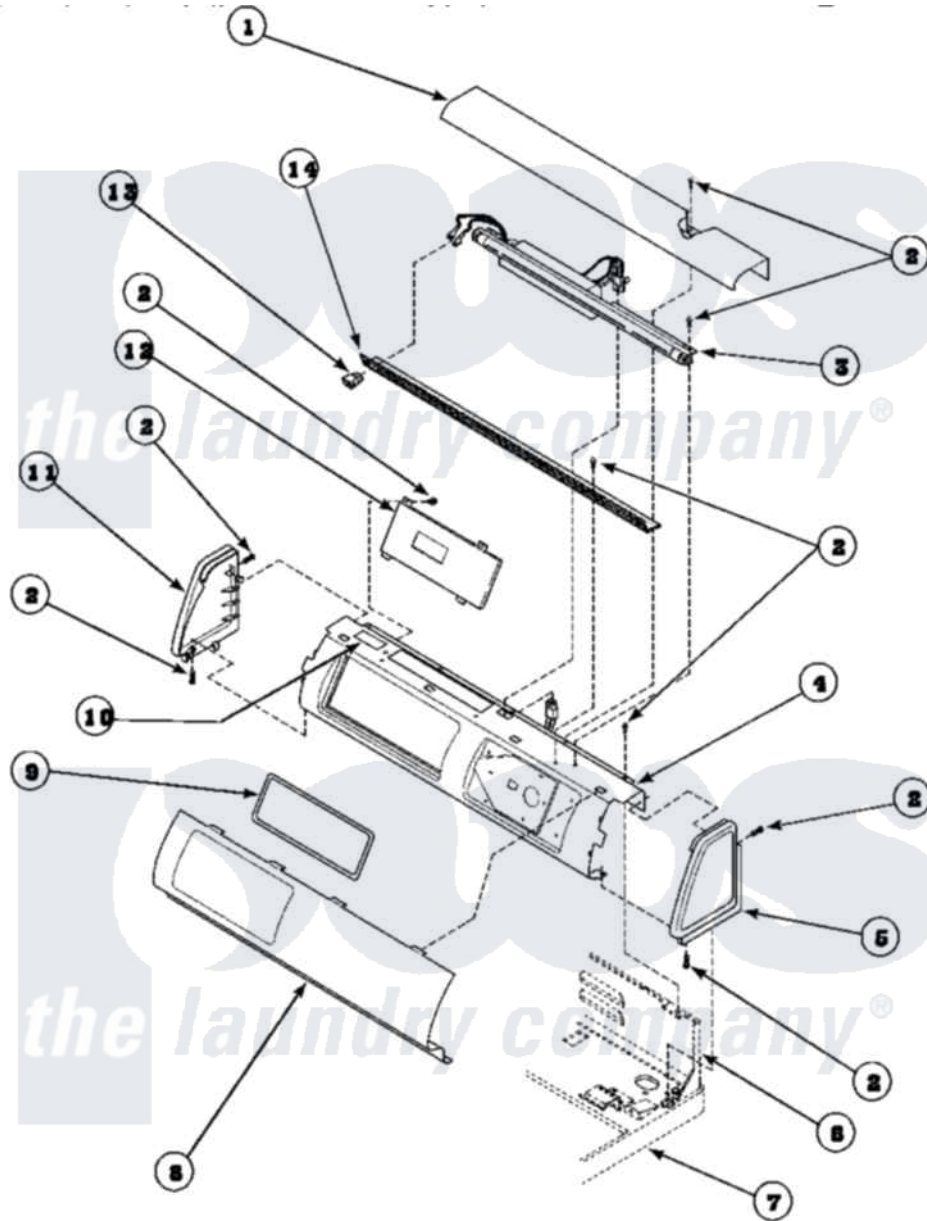

**Amana LG8163WM (BOM: PLG8163WM) 09 - GRAPHIC PANEL,
CONTROL HOOD AND CONTROLS**

Amana [Residential Amana LG8163WM \(BOM: PLG8163WM\) Dryer Parts](#) Parts Diagram 09 - GRAPHIC PANEL,
CONTROL HOOD AND CONTROLS
[Click on the part number to view part](#)

Item	Original Part Number	Replaced By	Status	Part Description
1	500303		Not Available	COVER, TOP
2	501086	90767		Screw, 8A X 3/8 HeX Washer Head Tapping
5	34817		Not Available	END CAP(RIGHT)
6	500343		Not Available	PANEL,BACK(HOME HOOD)
7	500085P		Not Available	(ADD LETTER L-L, W-W TO PART N
10	24903		Not Available	STICKER,DISCONNECT POW
11	34818		Not Available	END CAP(LEFT)