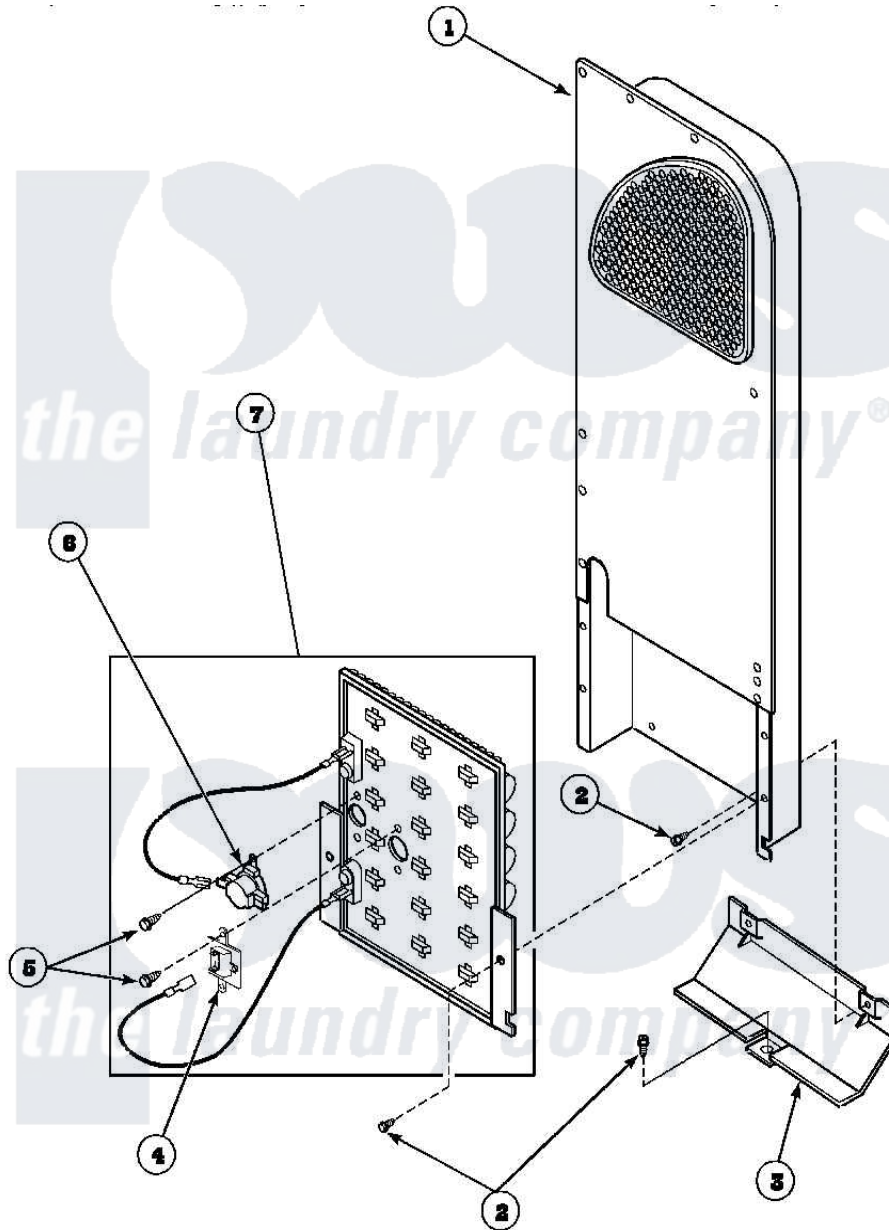

**Amana LG8163WM (BOM: PLG8163WM) 10 - HEATER BOX ASSY
ORIGINALLY ON ELEC DRYER**

Amana [Residential Amana LG8163WM \(BOM: PLG8163WM\) Dryer Parts](#) Parts Diagram 10 - HEATER BOX
ASSY ORIGINALLY ON ELEC DRYER
[Click on the part number to view part](#)

Item	Original Part Number	Replaced By	Status	Part Description
1	500179P	503605		Assembly, Heater Duct
2	501668	503688		Screw, 10B-16 X .34 I
3	60952		Not Available	SHIELD,HEAT DUCT
5	23222	3177991		Screw