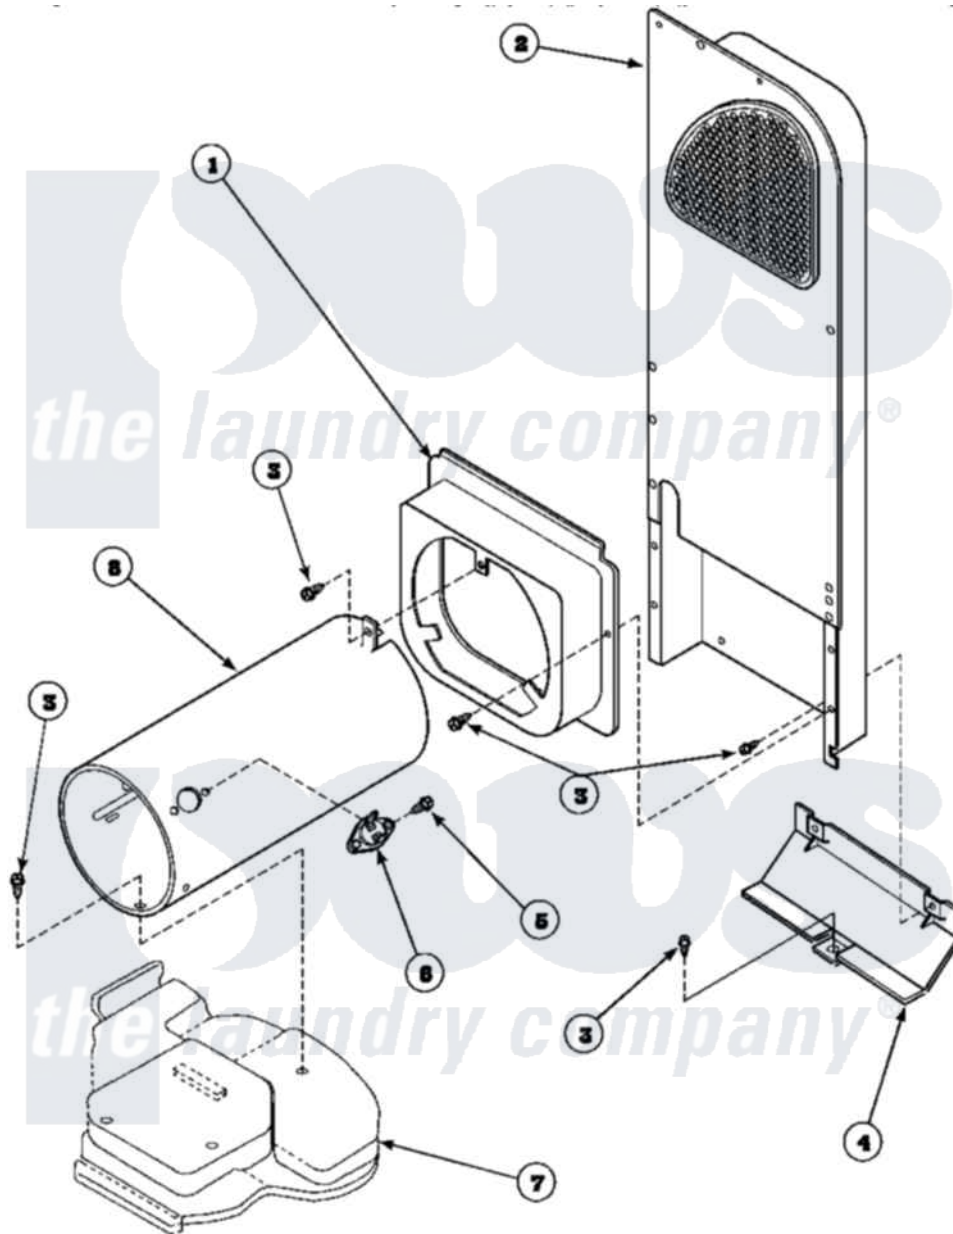

**Amana LG8163WM (BOM: PLG8163WM) 11 - HEATER BOX ASSY  
ORIGINALLY ON GAS DRYER**

Amana [Residential Amana LG8163WM \(BOM: PLG8163WM\) Dryer Parts](#) Parts Diagram 11 - HEATER BOX ASSY ORIGINALLY ON GAS DRYER  
Click on the part number to view part

Item	Original Part Number	Replaced By	Status	Part Description
1	500122	<a href="#">510101</a>		Shroud Heat Duct
2	500179P	<a href="#">503605</a>		Assembly, Heater Duct
3	501668	<a href="#">503688</a>		Screw, 10B-16 X .34 I
4	60952		Not Available	SHIELD,HEAT DUCT
5	51782		Not Available	SCREW, 6B-20X5/16
6	<a href="#">Y61886</a>			Thermostat, Limit-Blk
7	<a href="#">500070</a>			Base, Dryer
8	61974		Not Available	BURNER HOUSING