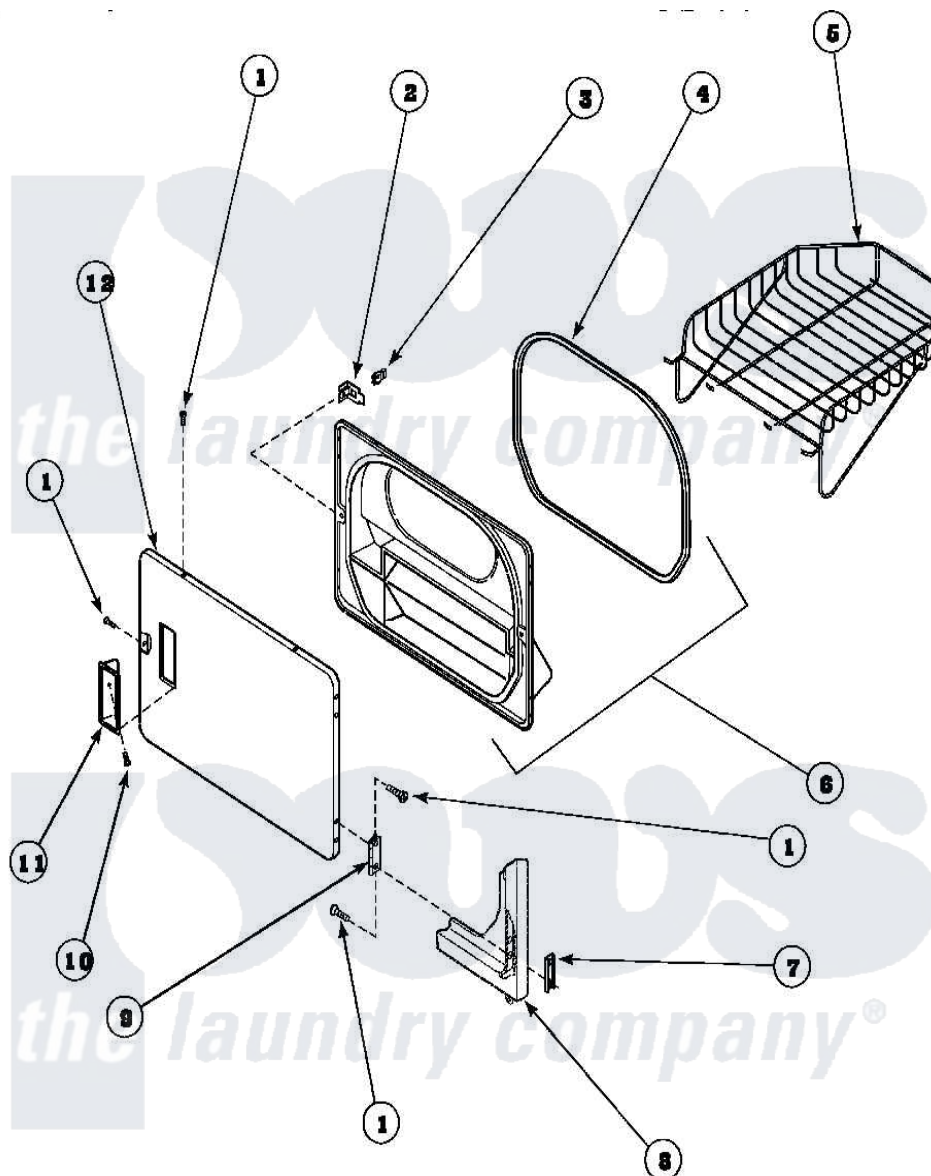

Amana LG8163WM (BOM: PLG8163WM) 13 - LOADING DOOR WITH DRYING RACK

Amana Residential Amana LG8163WM (BOM: PLG8163WM) Dryer Parts Parts Diagram 13 - LOADING DOOR WITH DRYING RACK

Click on the part number to view part

Item	Original Part Number	Replaced By	Status	Part Description
1	500226			Screw, 8b-16 x 5/8 Tap
2	500223	40116201		Bracket, Door Strike
3	500039	510181		Strike Doormetal
4	500200		Not Available	SEAL,DOOR
6	500199		Not Available	ASSY,LINER & SEAL
7	500236			Clip, Door Hinge Mount
8	500033		Not Available	FRONT PANEL
9	500041	Y503676		Hinge, Door And Top
10	500297	8281236		Screw
11	500042		Not Available	DOOR PULL
12	500040			Outer Door Panel
NI	500035		Not Available	COMPLETE LOADING DOOR ASSEMBLY