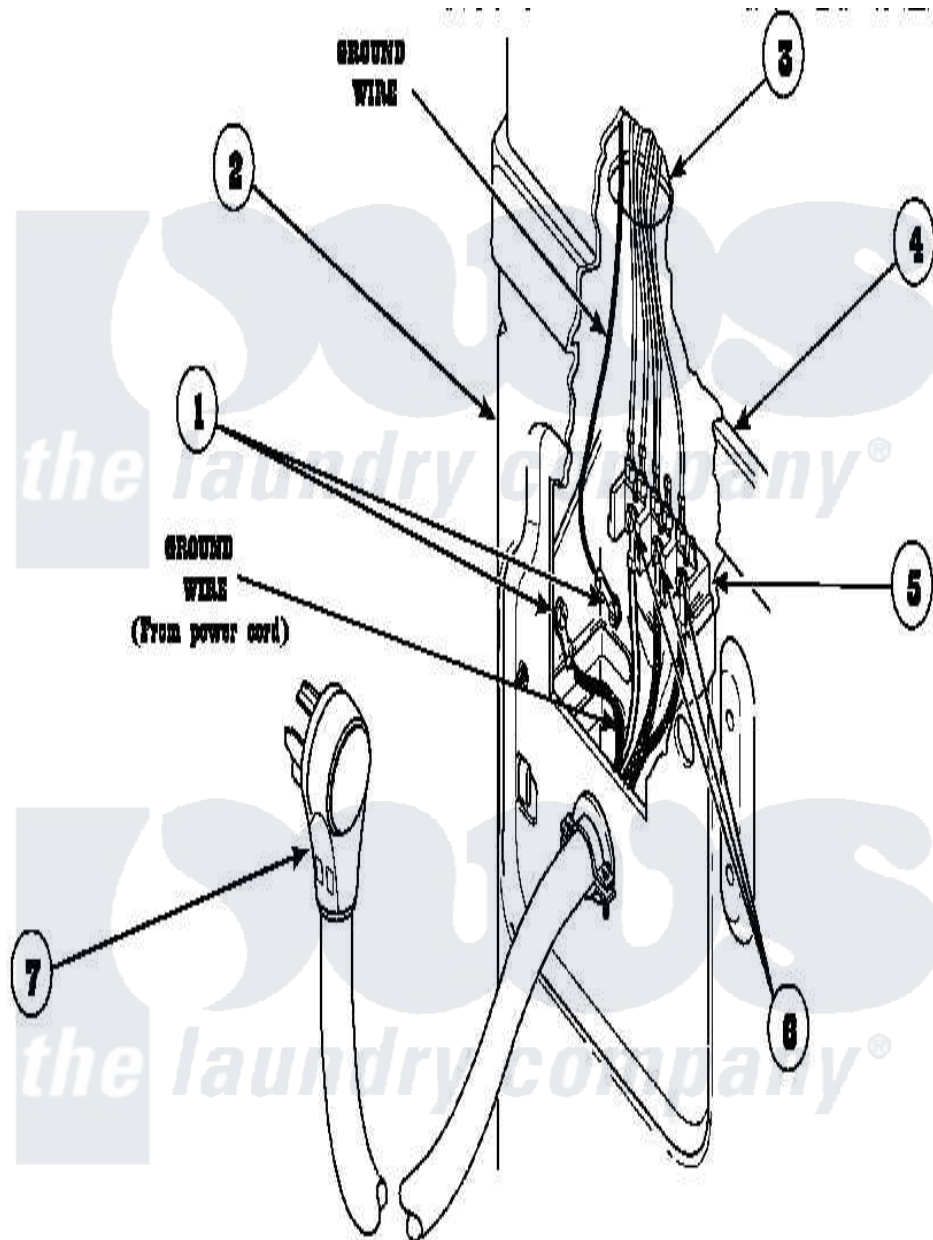

Amana LG8163WM (BOM: PLG8163WM) 18 - POWER CORDS

Amana Residential Amana LG8163WM (BOM: PLG8163WM) Dryer Parts Parts Diagram 18 - POWER CORDS
 Click on the part number to view part

Item	Original Part Number	Replaced By	Status	Part Description
1	20530			Screw, 10-24 x 3/8 Hex
2	500001P		Not Available	(ADD LETTER BEFORE "P" IN PART
3	500343		Not Available	PANEL, BACK(HOME HOOD)
4	500085P		Not Available	(ADD LETTER L-L, W-W TO PART N
5	61923P	61923		Block, Terminal
6	Y61199	3400094		Screw, 10-32 X 3/8