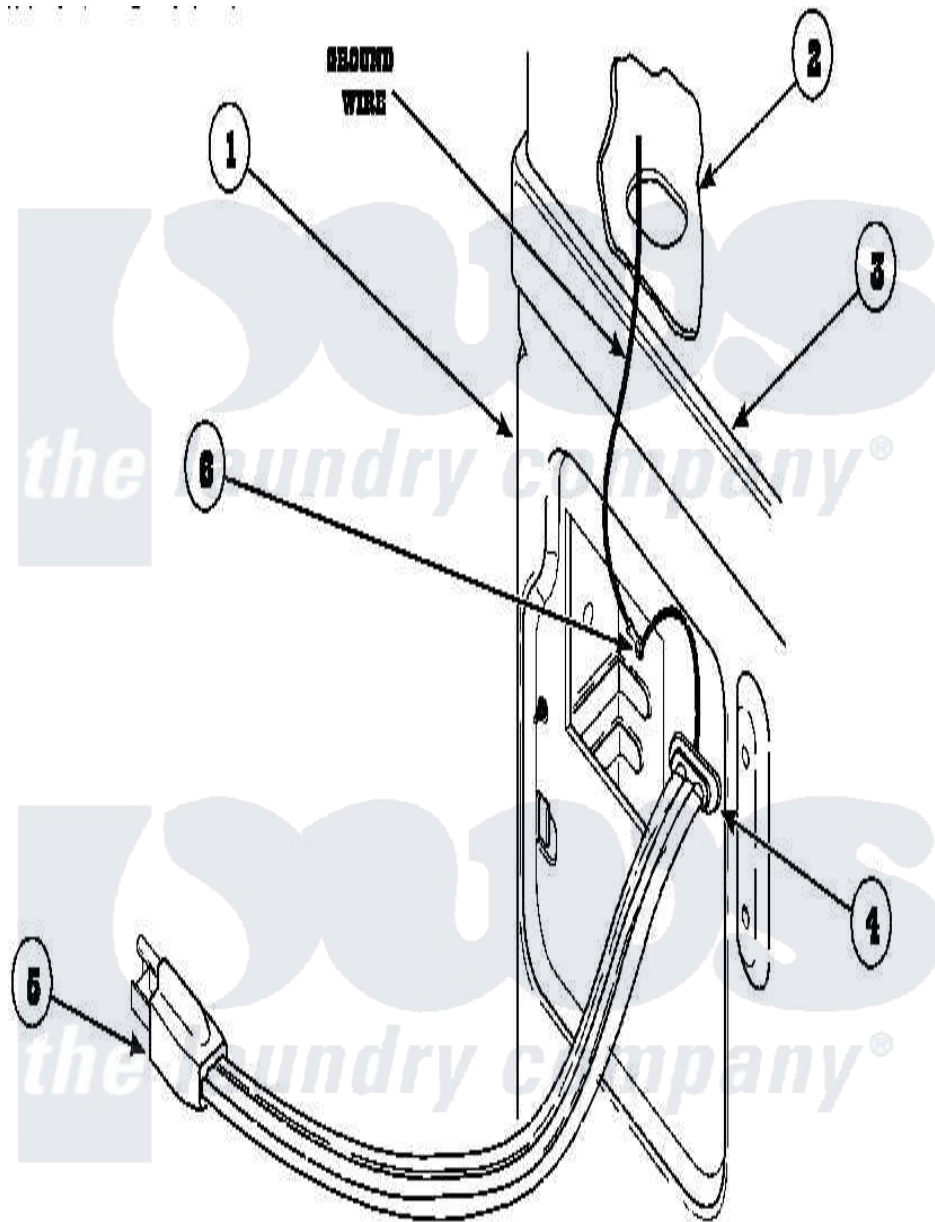

Amana LG8163WM (BOM: PLG8163WM) 19 - POWER CORDS

Amana [Residential Amana LG8163WM \(BOM: PLG8163WM\) Dryer Parts](#) Parts Diagram 19 - POWER CORDS
 Click on the part number to view part

Item	Original Part Number	Replaced By	Status	Part Description
1	500001P		Not Available	(ADD LETTER BEFORE "P" IN PART
2	500343		Not Available	PANEL, BACK(HOME HOOD)
3	500085P		Not Available	(ADD LETTER L-L, W-W TO PART N
4	21903	211881		Grommet, Cord Part Not Used- Gas Models Only
5	Y56222	27001142		Cord, Power
6	20530			Screw, 10-24 x 3/8 Hex