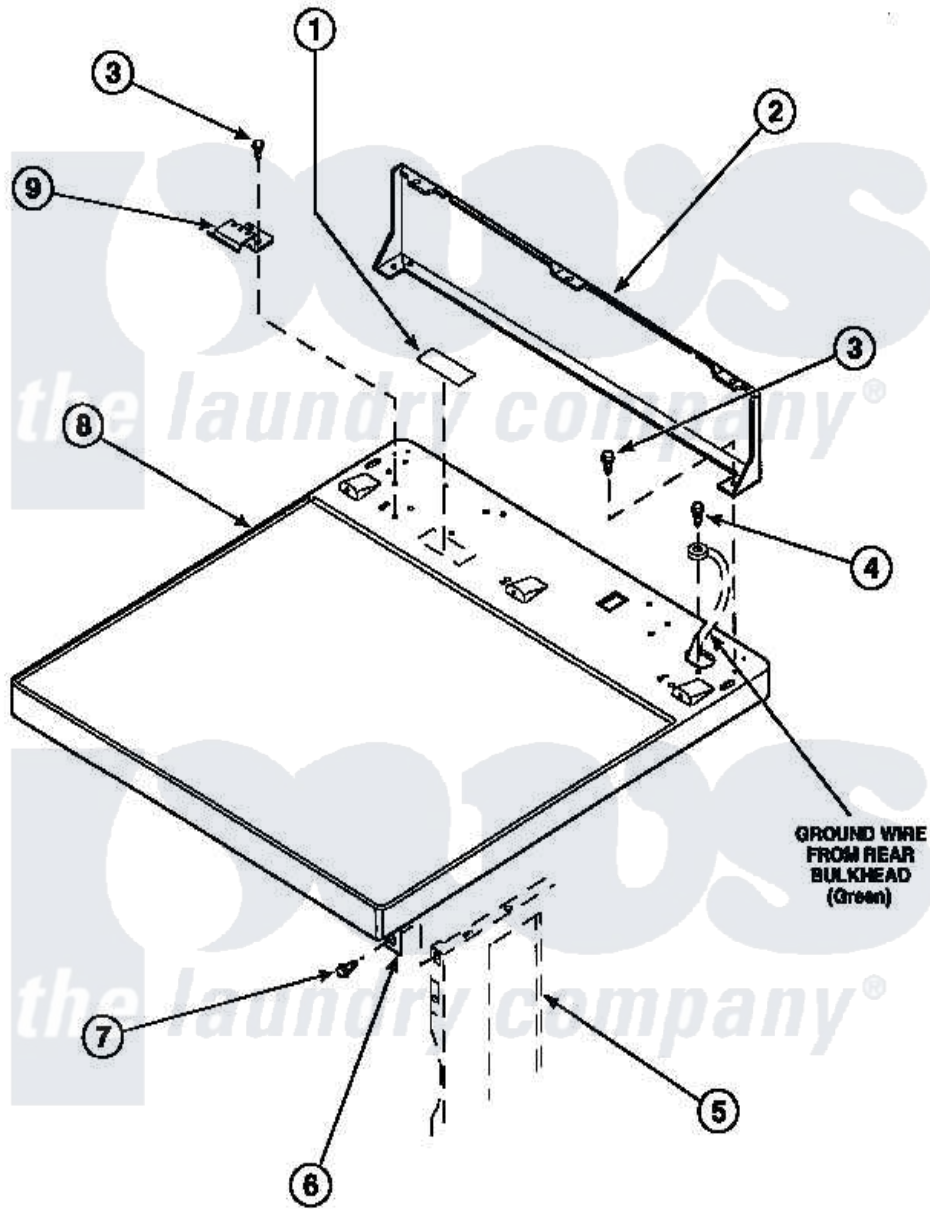

Amana LG8209L2 (BOM: PLG8209L2) 01 - CABINET TOP AND CONTROL HOOD REAR PANEL

Amana Residential Amana LG8209L2 (BOM: PLG8209L2) Washer Parts Diagram 01 - CABINET TOP AND CONTROL HOOD REAR PANEL
 Click on the part number to view part

Item	Original Part Number	Replaced By	Status	Part Description
1	24903		Not Available	STICKER,DISCONNECT POW
2	500343		Not Available	PANEL,BACK(HOME HOOD)
3	501086	90767		Screw, 8A X 3/8 HeX Washer Head Tapping
4	20530			Screw, 10-24 x 3/8 Hex
5	500001P		Not Available	(ADD LETTER BEFORE "P" IN PART
6	500084	40130801		Bracket, Top Mount
7	33562	27001200		Screw
8	500085P		Not Available	(ADD LETTER L-L, W-W TO PART N
9	501241	Y503876		Clip, Hold Down