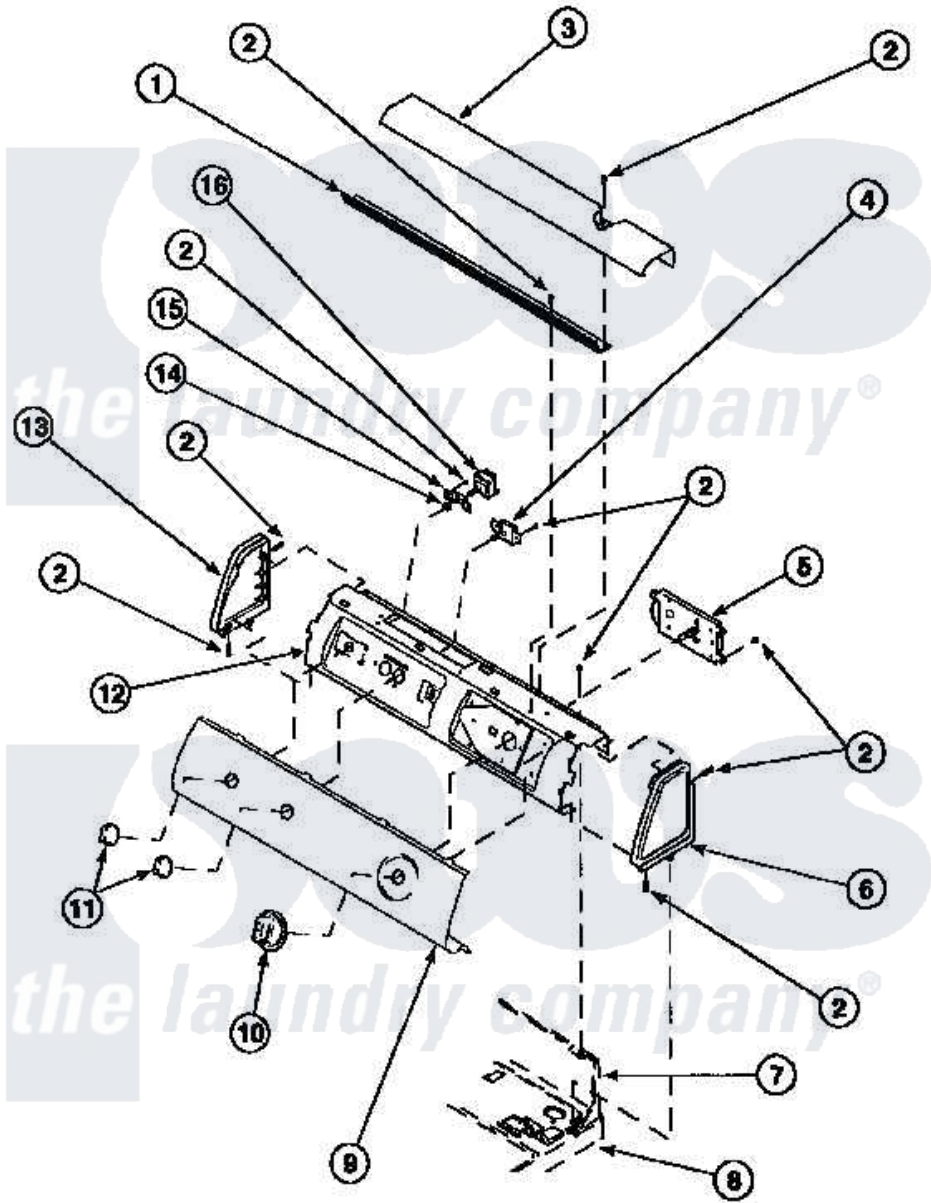

Amana LG8209L2 (BOM: PLG8209L2) 05 - GRAPHIC PANEL, CONTROL HOOD AND CONTROLS

Amana Residential Amana LG8209L2 (BOM: PLG8209L2) Washer Parts Parts Diagram 05 - GRAPHIC PANEL, CONTROL HOOD AND CONTROLS
 Click on the part number to view part

Item	Original Part Number	Replaced By	Status	Part Description
1	500305		Not Available	DIFFUSER W/OUT HOLE
2	501086	90767		Screw, 8A X 3/8 HeX Washer Head Tapping
3	500303		Not Available	COVER, TOP
6	34817		Not Available	END CAP(RIGHT)
7	500343		Not Available	PANEL,BACK(HOME HOOD)
8	500085P		Not Available	(ADD LETTER L-L, W-W TO PART N
9	502630		Not Available	GRAPHIC PANEL
"	502206		Not Available	GRAPHIC PANEL
10	502220		Not Available	KNOB, TIMER
12	500300		Not Available	BRACKET,CONTROL SUPPORT-MECH
13	34818		Not Available	END CAP(LEFT)