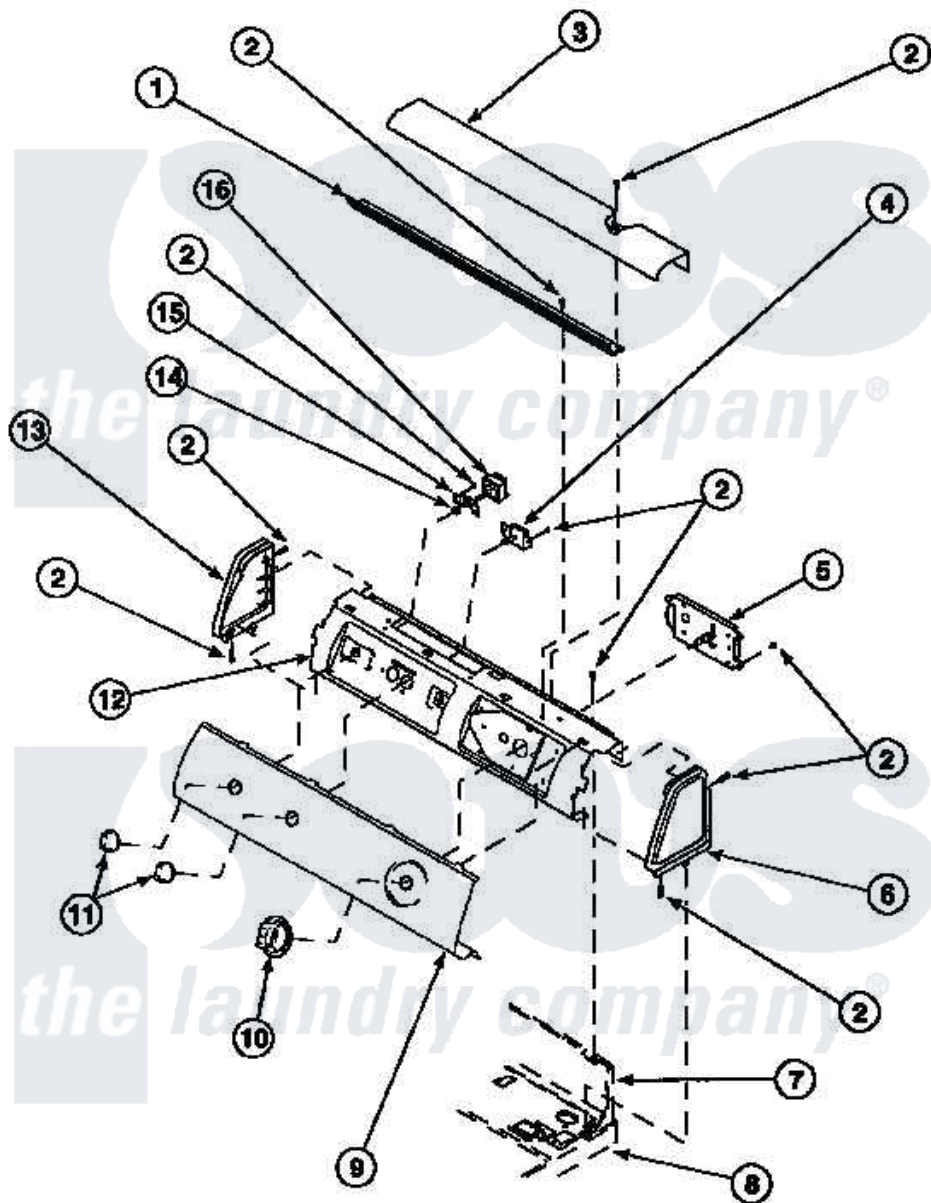

# Amana LG8209L2 (BOM: PLG8209L2) 06 - GRAPHIC PANEL, CONTROL HOOD AND CONTROLS

Amana [Residential Amana LG8209L2 \(BOM: PLG8209L2\) Washer Parts](#) Parts Diagram 06 - GRAPHIC PANEL, CONTROL HOOD AND CONTROLS  
 Click on the part number to view part

Item	Original Part Number	Replaced By	Status	Part Description
1	500305		Not Available	DIFFUSER W/OUT HOLE
2	501086	<a href="#">90767</a>		Screw, 8A X 3/8 HeX Washer Head Tapping
3	500303		Not Available	COVER, TOP
5	501881		Not Available	TIMER
6	34817		Not Available	END CAP(RIGHT)
7	500343		Not Available	PANEL,BACK(HOME HOOD)
8	500085P		Not Available	(ADD LETTER L-L, W-W TO PART N
10	502220		Not Available	KNOB, TIMER
12	500300		Not Available	BRACKET,CONTROL SUPPORT-MECH
13	34818		Not Available	END CAP(LEFT)