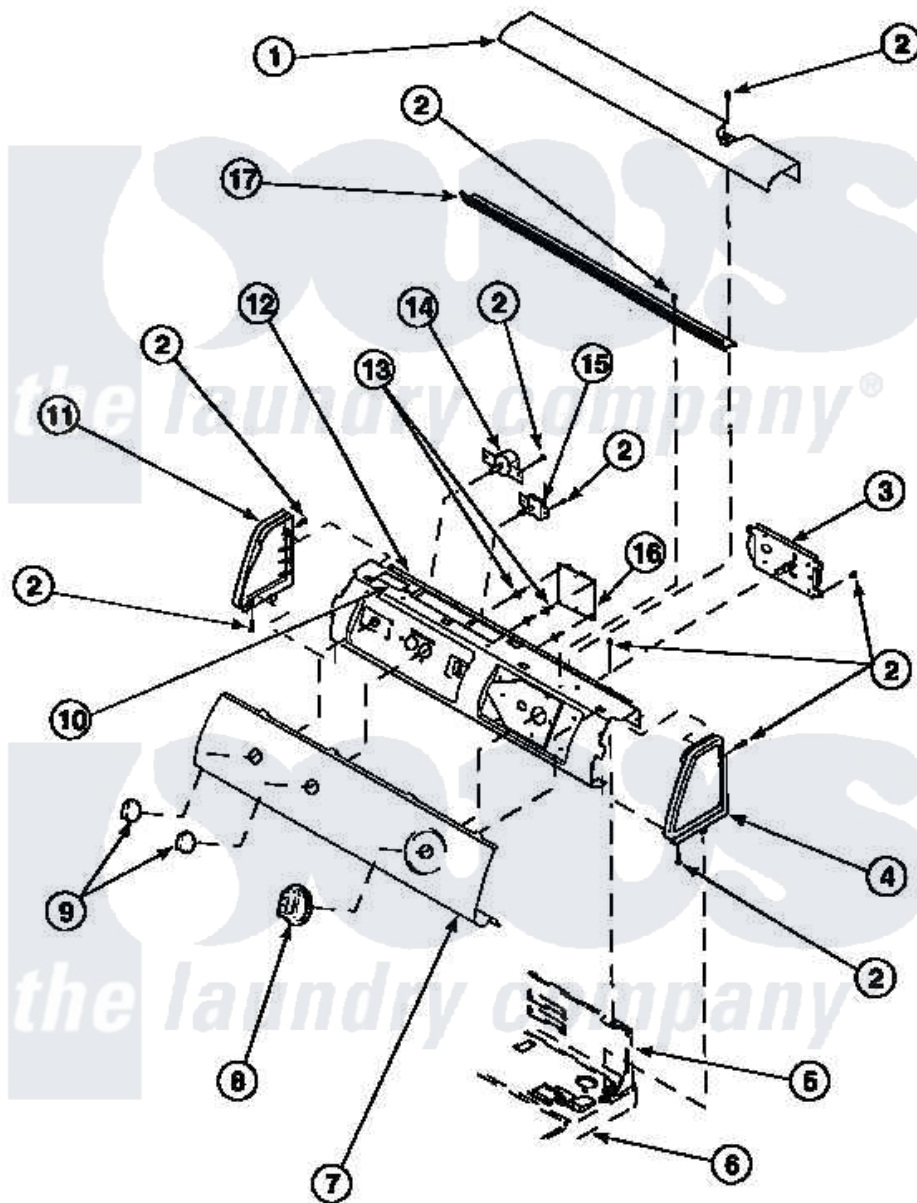

Amana LG8209L2 (BOM: PLG8209L2) 07 - GRAPHIC PANEL, CONTROL HOOD AND CONTROLS

Amana Residential Amana LG8209L2 (BOM: PLG8209L2) Washer Parts Parts Diagram 07 - GRAPHIC PANEL, CONTROL HOOD AND CONTROLS
 Click on the part number to view part

Item	Original Part Number	Replaced By	Status	Part Description
1	500303		Not Available	COVER, TOP
2	501086	90767		Screw, 8A X 3/8 HeX Washer Head Tapping
3	501881		Not Available	TIMER
4	34817		Not Available	END CAP(RIGHT)
5	500343		Not Available	PANEL, BACK(HOME HOOD)
6	500085P		Not Available	(ADD LETTER L-L, W-W TO PART N
7	503127		Not Available	PANEL, GRAPHICS
8	502220		Not Available	KNOB, TIMER
10	24903		Not Available	STICKER, DISCONNECT POW
11	34818		Not Available	END CAP(LEFT)
12	500300		Not Available	BRACKET, CONTROL SUPPORT-MECH
17	500305		Not Available	DIFFUSER W/OUT HOLE