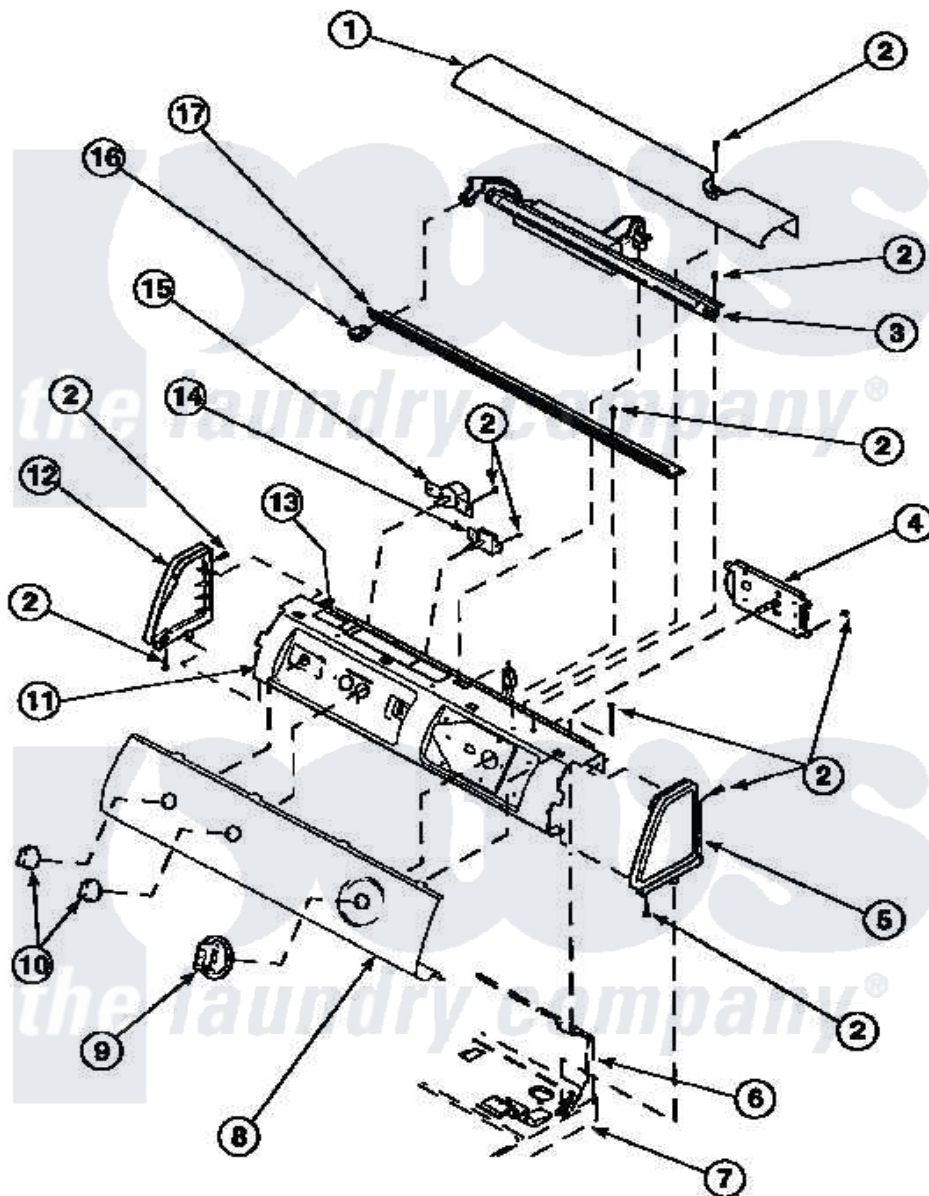

# Amana LG8209L2 (BOM: PLG8209L2) 08 - GRAPHIC PANEL, CONTROL HOOD AND CONTROLS

Amana Residential Amana LG8209L2 (BOM: PLG8209L2) Washer Parts Parts Diagram 08 - GRAPHIC PANEL, CONTROL HOOD AND CONTROLS  
 Click on the part number to view part

Item	Original Part Number	Replaced By	Status	Part Description
1	500303		Not Available	COVER, TOP
2	501086	<a href="#">90767</a>		Screw, 8A X 3/8 HeX Washer Head Tapping
5	34817		Not Available	END CAP(RIGHT)
6	500343		Not Available	PANEL,BACK(HOME HOOD)
7	500085P		Not Available	(ADD LETTER L-L, W-W TO PART N
9	502220		Not Available	KNOB, TIMER
11	500300		Not Available	BRACKET,CONTROL SUPPORT-MECH
12	34818		Not Available	END CAP(LEFT)
13	24903		Not Available	STICKER,DISCONNECT POW