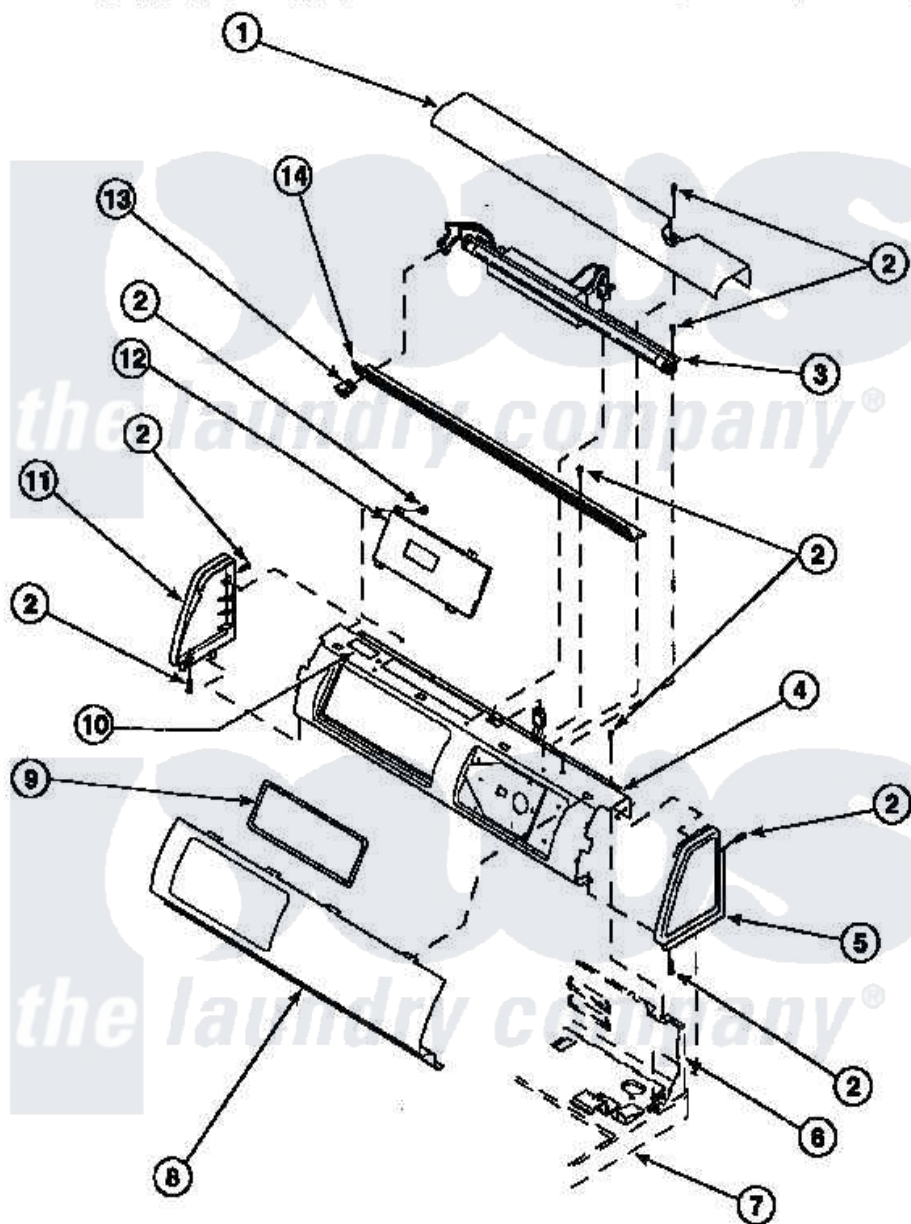

Amana LG8209L2 (BOM: PLG8209L2) 09 - GRAPHIC PANEL, CONTROL HOOD AND CONTROLS

Amana Residential Amana LG8209L2 (BOM: PLG8209L2) Washer Parts Parts Diagram 09 - GRAPHIC PANEL, CONTROL HOOD AND CONTROLS
 Click on the part number to view part

Item	Original Part Number	Replaced By	Status	Part Description
1	500303		Not Available	COVER, TOP
2	501086	90767		Screw, 8A X 3/8 HeX Washer Head Tapping
5	34817		Not Available	END CAP(RIGHT)
6	500343		Not Available	PANEL,BACK(HOME HOOD)
7	500085P		Not Available	(ADD LETTER L-L, W-W TO PART N
10	24903		Not Available	STICKER,DISCONNECT POW
11	34818		Not Available	END CAP(LEFT)