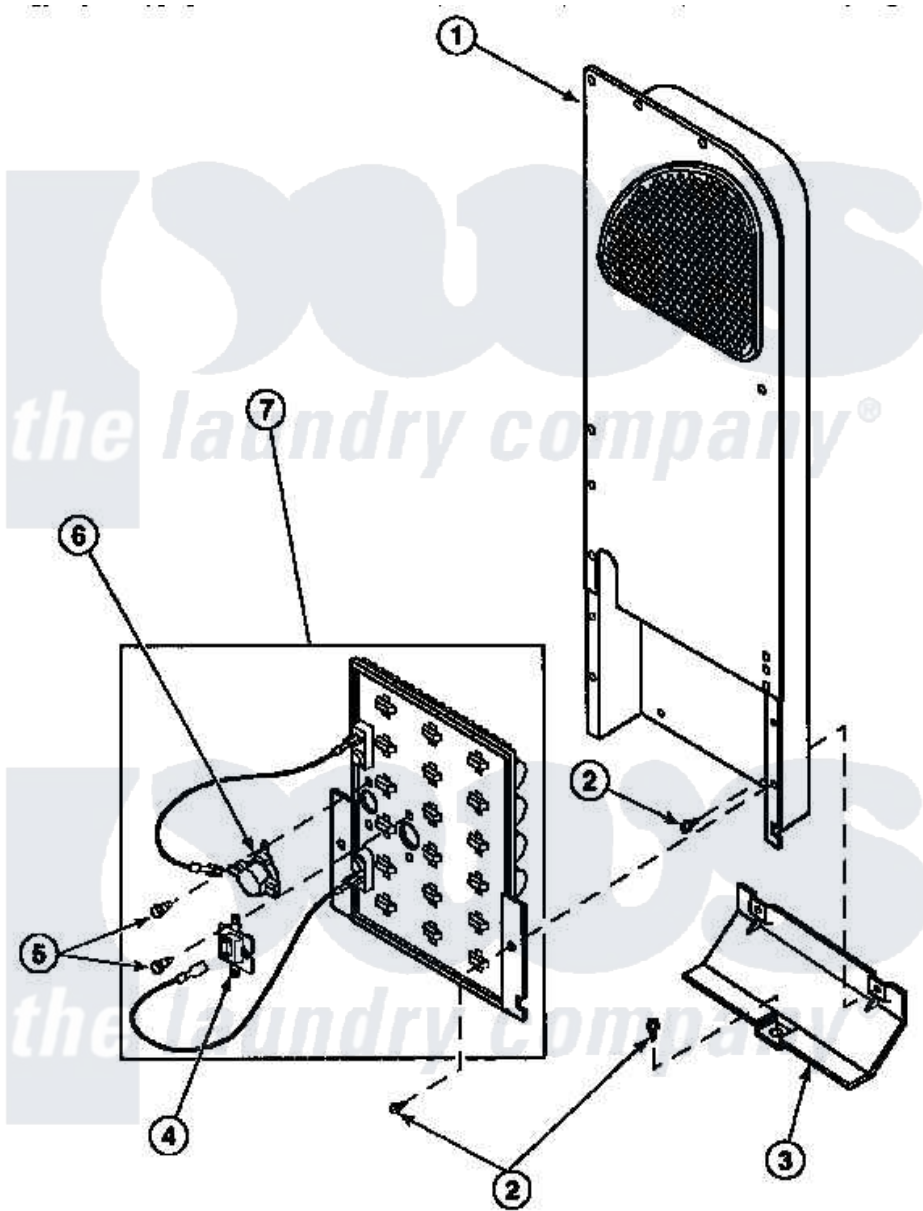

**Amana LG8209L2 (BOM: PLG8209L2) 10 - HEATER BOX ASSY
ORIGINALLY ON ELEC DRYER**

Amana [Residential Amana LG8209L2 \(BOM: PLG8209L2\) Washer Parts](#) Parts Diagram 10 - HEATER BOX
ASSY ORIGINALLY ON ELEC DRYER
[Click on the part number to view part](#)

Item	Original Part Number	Replaced By	Status	Part Description
1	500179P	503605		Assembly, Heater Duct
2	501668	503688		Screw, 10B-16 X .34 I
3	60952		Not Available	SHIELD,HEAT DUCT
5	23222	3177991		Screw