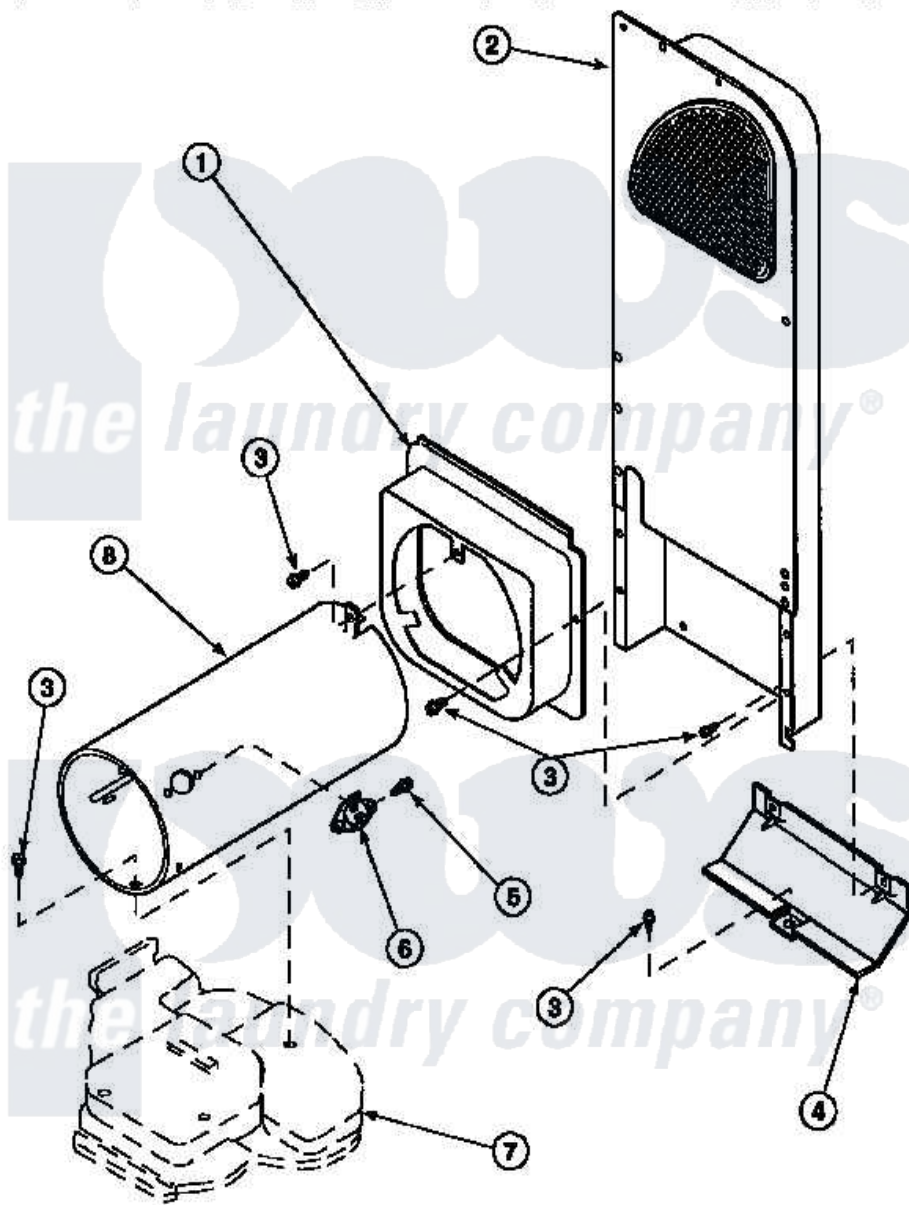

**Amana LG8209L2 (BOM: PLG8209L2) 11 - HEATER BOX ASSY
ORIGINALLY ON GAS DRYER**

Amana [Residential Amana LG8209L2 \(BOM: PLG8209L2\) Washer Parts](#) Parts Diagram 11 - HEATER BOX ASSY ORIGINALLY ON GAS DRYER
Click on the part number to view part

Item	Original Part Number	Replaced By	Status	Part Description
1	500122	510101		Shroud Heat Duct
2	500179P	503605		Assembly, Heater Duct
3	501668	503688		Screw, 10B-16 X .34 I
4	60952		Not Available	SHIELD,HEAT DUCT
5	51782		Not Available	SCREW, 6B-20X5/16
6	Y61886			Thermostat, Limit-Blk
7	500070			Base, Dryer
8	61974		Not Available	BURNER HOUSING