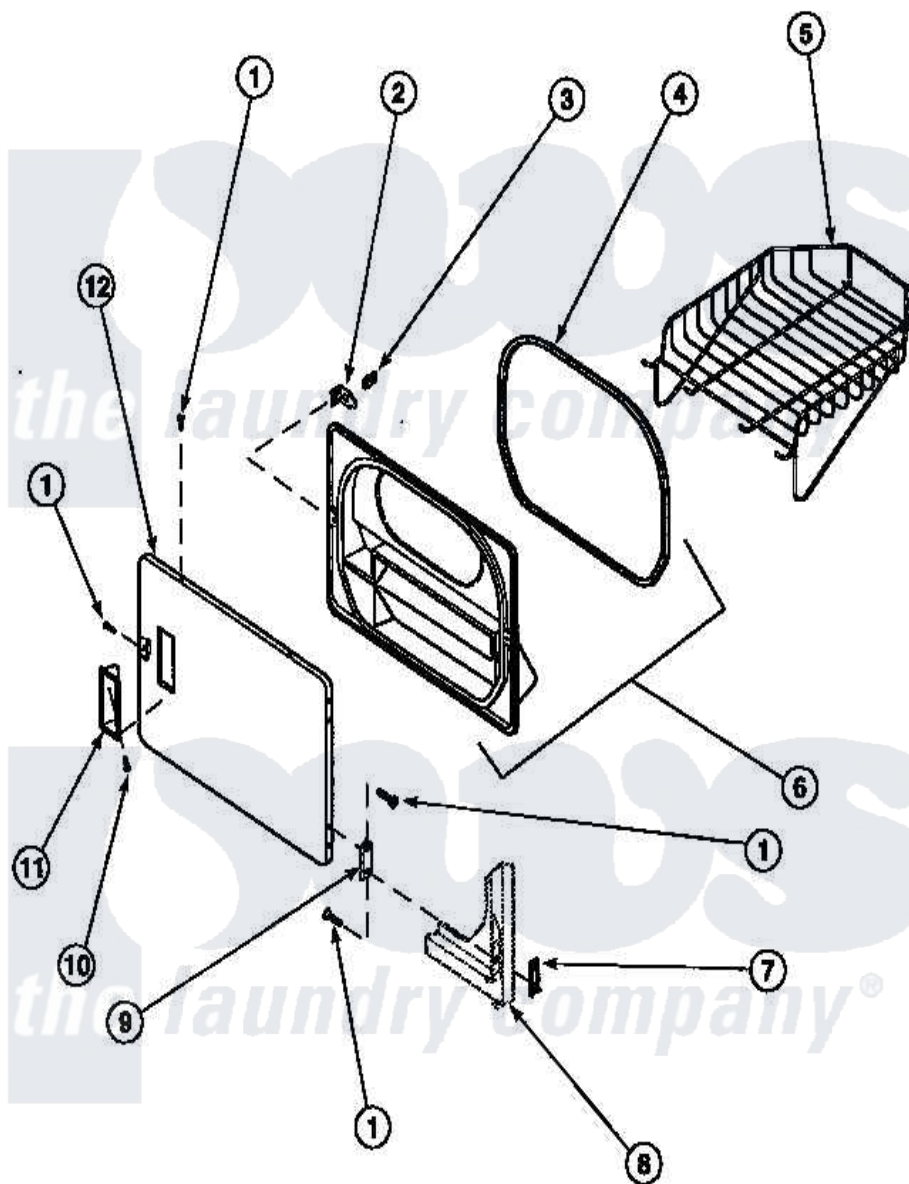

Amana LG8209L2 (BOM: PLG8209L2) 13 - LOADING DOOR WITH DRYING RACK

Amana Residential Amana LG8209L2 (BOM: PLG8209L2) Washer Parts Parts Diagram 13 - LOADING DOOR WITH DRYING RACK

Click on the part number to view part

Item	Original Part Number	Replaced By	Status	Part Description
1	500226			Screw, 8b-16 x 5/8 Tap
2	500223	40116201		Bracket, Door Strike
3	500039	510181		Strike Doormetal
4	500200		Not Available	SEAL,DOOR
5	501295P		Not Available	RACK, DRYING
6	500199		Not Available	ASSY,LINER & SEAL
7	500236			Clip, Door Hinge Mount
9	500041	Y503676		Hinge, Door And Top
10	500297	8281236		Screw
11	500042		Not Available	DOOR PULL