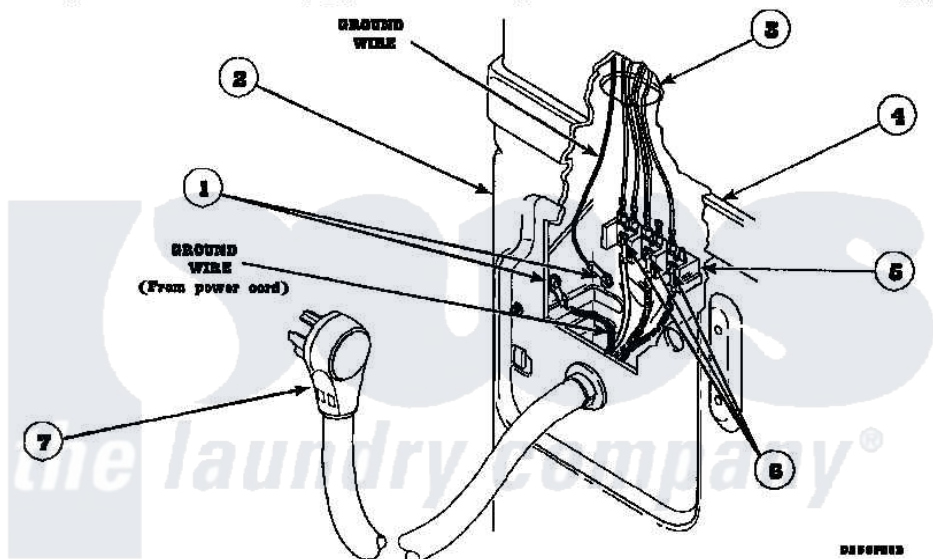

Amana LG8209L2 (BOM: PLG8209L2) 17 - POWER CORDS

Amana [Residential Amana LG8209L2 \(BOM: PLG8209L2\) Washer Parts](#) Parts Diagram 17 - POWER CORDS
 Click on the part number to view part

Item	Original Part Number	Replaced By	Status	Part Description
1	20530			Screw, 10-24 x 3/8 Hex
2	500001P		Not Available	(ADD LETTER BEFORE "P" IN PART
3	500343		Not Available	PANEL, BACK(HOME HOOD)
4	500085P		Not Available	(ADD LETTER L-L, W-W TO PART N
6	Y61199	3400094		Screw, 10-32 X 3/8