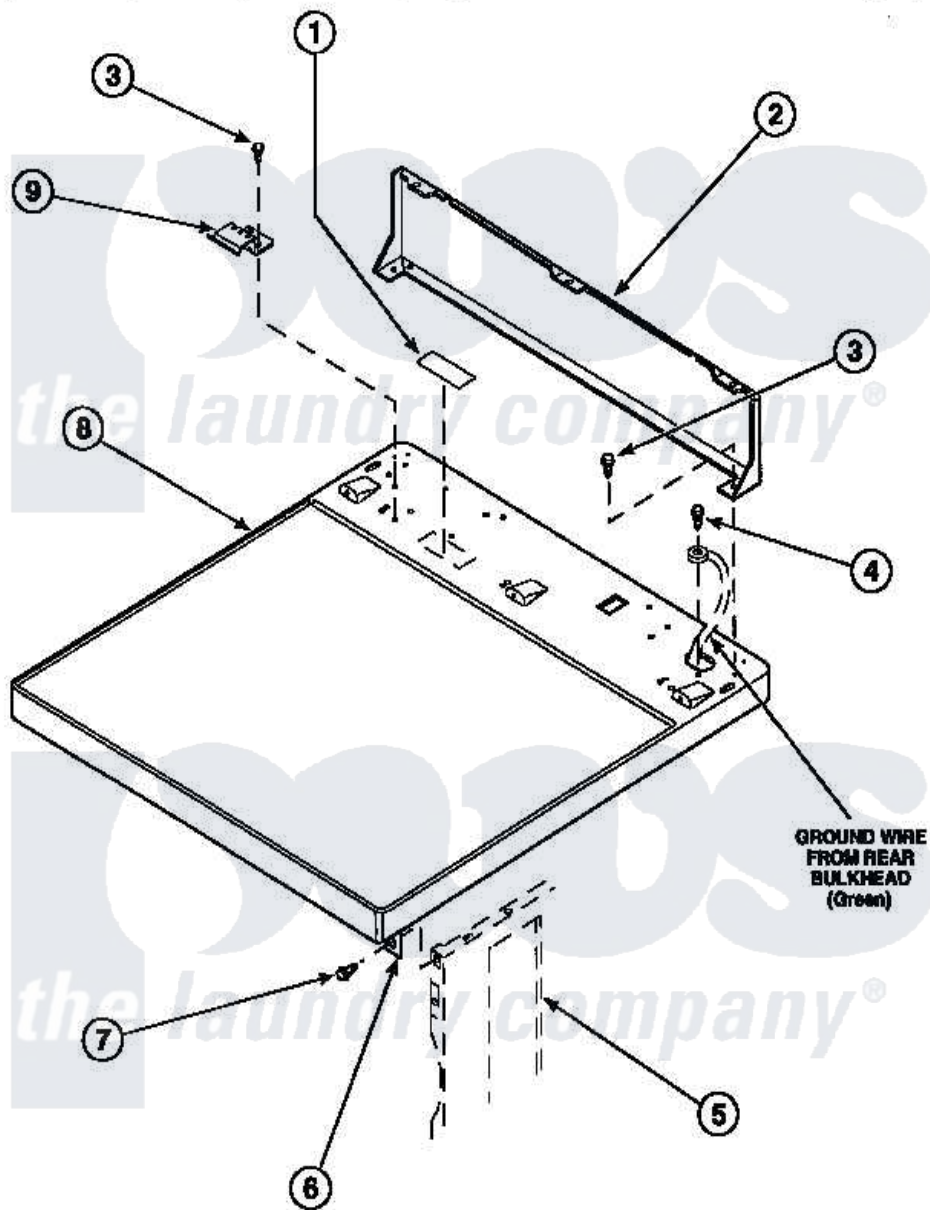

Amana LG8209L3 (BOM: PLG8209L3) 01 - CABINET TOP AND CONTROL HOOD REAR PANEL

Amana Residential Amana LG8209L3 (BOM: PLG8209L3) Washer Parts Diagram 01 - CABINET TOP AND CONTROL HOOD REAR PANEL
 Click on the part number to view part

Item	Original Part Number	Replaced By	Status	Part Description
1	24903		Not Available	STICKER,DISCONNECT POW
2	500343		Not Available	PANEL,BACK(HOME HOOD)
3	501086	90767		Screw, 8A X 3/8 HeX Washer Head Tapping
4	20530			Screw, 10-24 x 3/8 Hex
5	500001P		Not Available	(ADD LETTER BEFORE "P" IN PART
6	500084	40130801		Bracket, Top Mount
7	33562	27001200		Screw
8	500085P		Not Available	(ADD LETTER L-L, W-W TO PART N
9	501241	Y503876		Clip, Hold Down