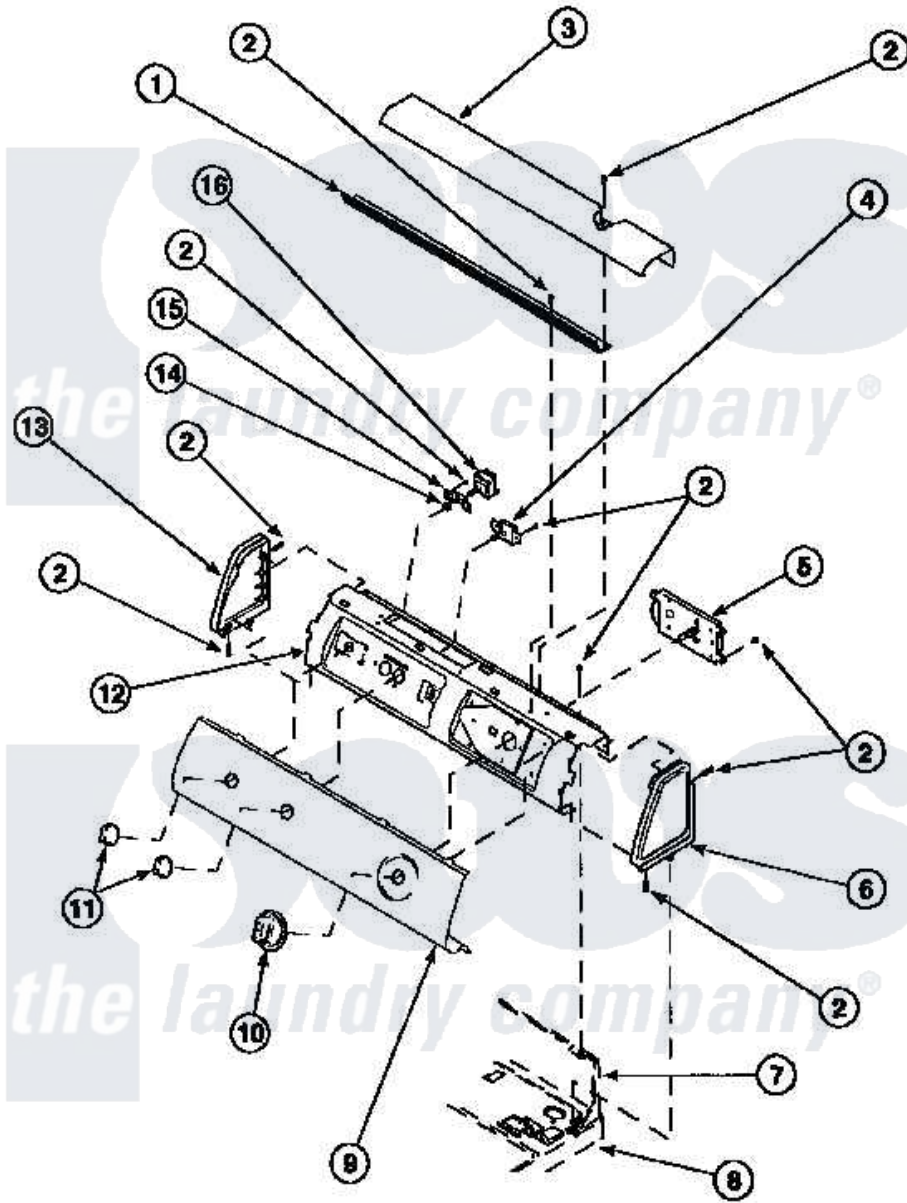

**Amana LG8209L3 (BOM: PLG8209L3) 05 - GRAPHIC PANEL, CONTROL HOOD AND CONTROLS**

Amana Residential Amana LG8209L3 (BOM: PLG8209L3) Washer Parts Parts Diagram 05 - GRAPHIC PANEL, CONTROL HOOD AND CONTROLS  
 Click on the part number to view part

Item	Original Part Number	Replaced By	Status	Part Description
1	500305		Not Available	DIFFUSER W/OUT HOLE
2	501086	<a href="#">90767</a>		Screw, 8A X 3/8 HeX Washer Head Tapping
3	500303		Not Available	COVER, TOP
6	34817		Not Available	END CAP(RIGHT)
7	500343		Not Available	PANEL,BACK(HOME HOOD)
8	500085P		Not Available	(ADD LETTER L-L, W-W TO PART N
9	502630		Not Available	GRAPHIC PANEL
"	502206		Not Available	GRAPHIC PANEL
10	502220		Not Available	KNOB, TIMER
12	500300		Not Available	BRACKET,CONTROL SUPPORT-MECH
13	34818		Not Available	END CAP(LEFT)