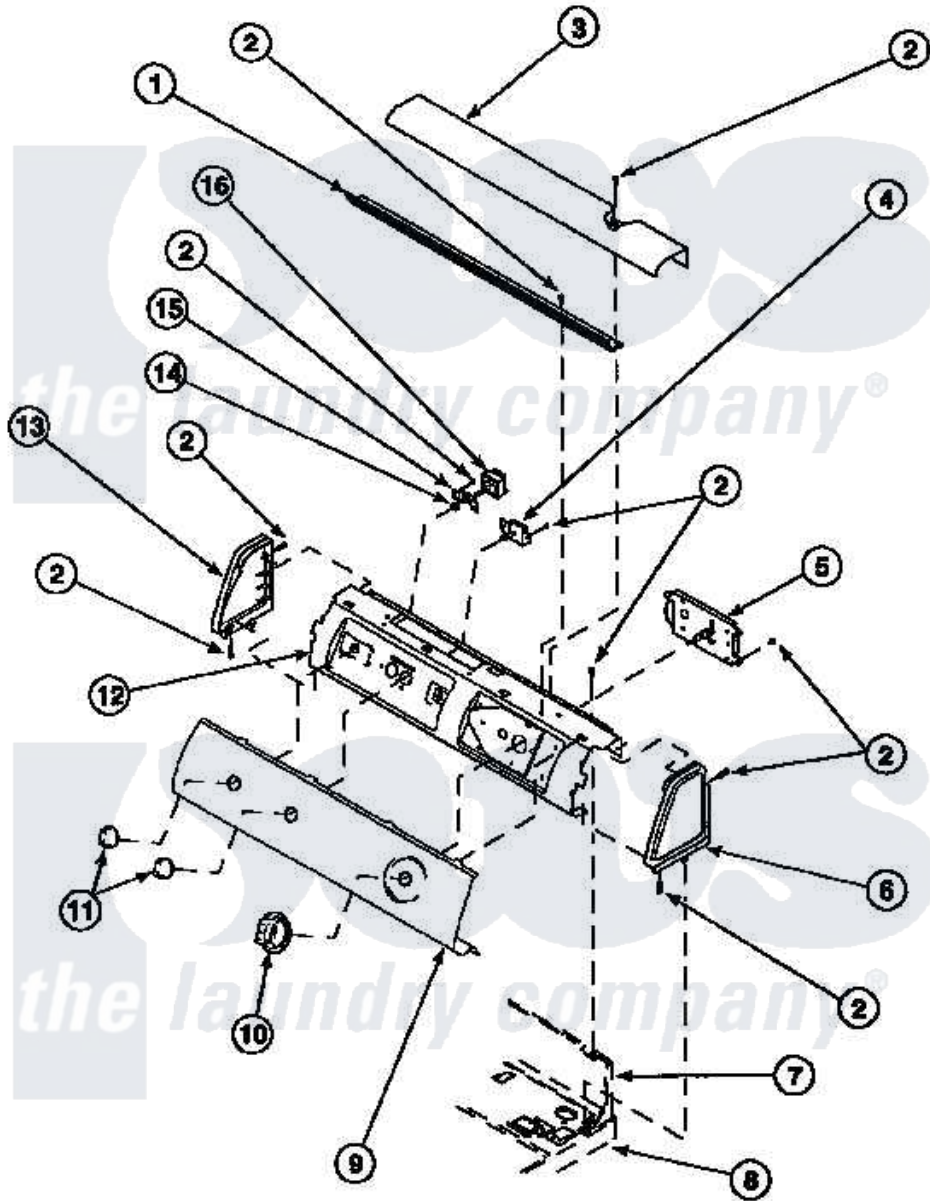

Amana LG8209L3 (BOM: PLG8209L3) 06 - GRAPHIC PANEL, CONTROL HOOD AND CONTROLS

Amana [Residential Amana LG8209L3 \(BOM: PLG8209L3\) Washer Parts](#) Parts Diagram 06 - GRAPHIC PANEL, CONTROL HOOD AND CONTROLS
 Click on the part number to view part

Item	Original Part Number	Replaced By	Status	Part Description
1	500305		Not Available	DIFFUSER W/OUT HOLE
2	501086	90767		Screw, 8A X 3/8 HeX Washer Head Tapping
3	500303		Not Available	COVER, TOP
5	501881		Not Available	TIMER
6	34817		Not Available	END CAP(RIGHT)
7	500343		Not Available	PANEL,BACK(HOME HOOD)
8	500085P		Not Available	(ADD LETTER L-L, W-W TO PART N
10	502220		Not Available	KNOB, TIMER
12	500300		Not Available	BRACKET,CONTROL SUPPORT-MECH
13	34818		Not Available	END CAP(LEFT)