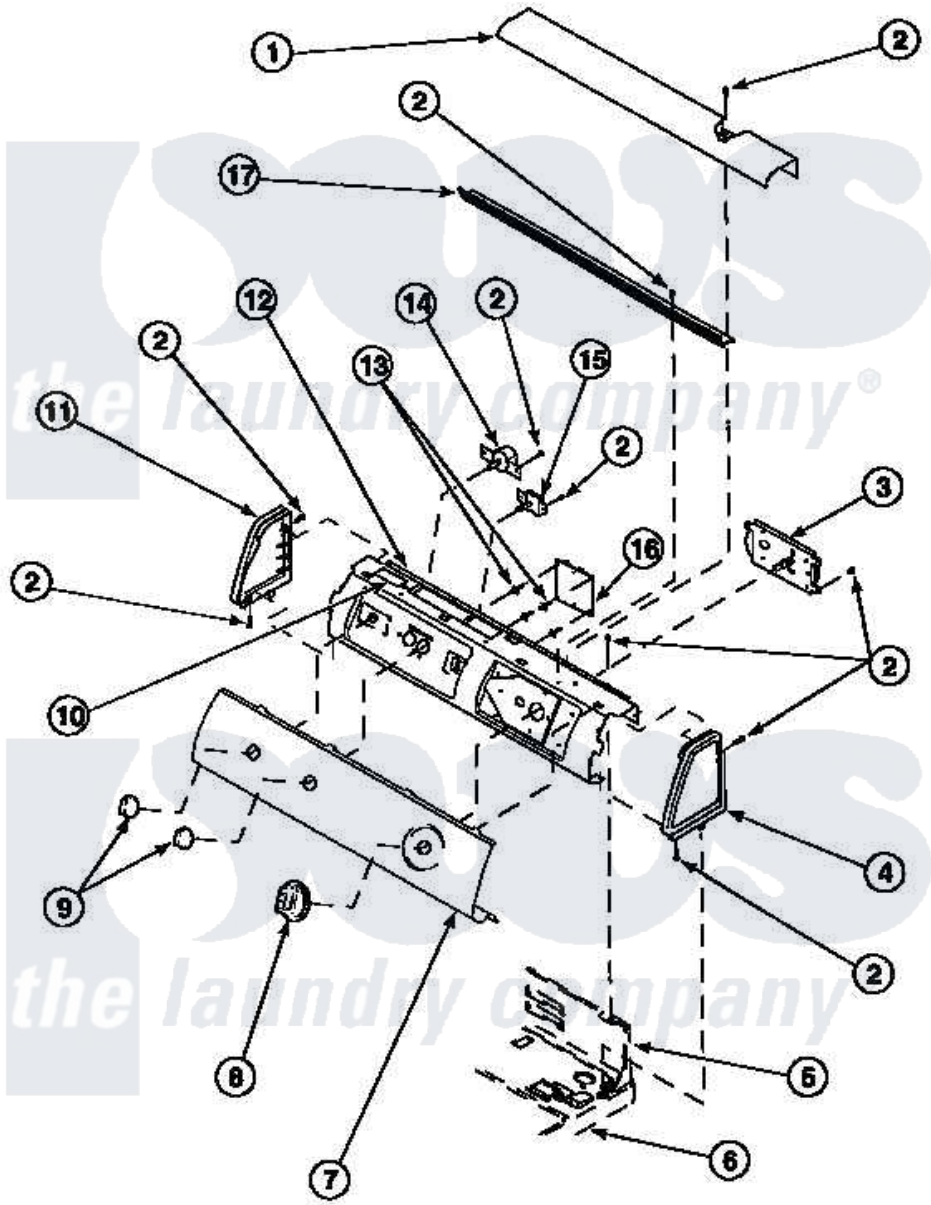

Amana LG8209L3 (BOM: PLG8209L3) 07 - GRAPHIC PANEL, CONTROL HOOD AND CONTROLS

Amana Residential Amana LG8209L3 (BOM: PLG8209L3) Washer Parts Parts Diagram 07 - GRAPHIC PANEL, CONTROL HOOD AND CONTROLS
 Click on the part number to view part

Item	Original Part Number	Replaced By	Status	Part Description
1	500303		Not Available	COVER, TOP
2	501086	90767		Screw, 8A X 3/8 HeX Washer Head Tapping
3	501881		Not Available	TIMER
4	34817		Not Available	END CAP(RIGHT)
5	500343		Not Available	PANEL, BACK(HOME HOOD)
6	500085P		Not Available	(ADD LETTER L-L, W-W TO PART N
7	503127		Not Available	PANEL, GRAPHICS
8	502220		Not Available	KNOB, TIMER
10	24903		Not Available	STICKER, DISCONNECT POW
11	34818		Not Available	END CAP(LEFT)
12	500300		Not Available	BRACKET, CONTROL SUPPORT-MECH
17	500305		Not Available	DIFFUSER W/OUT HOLE