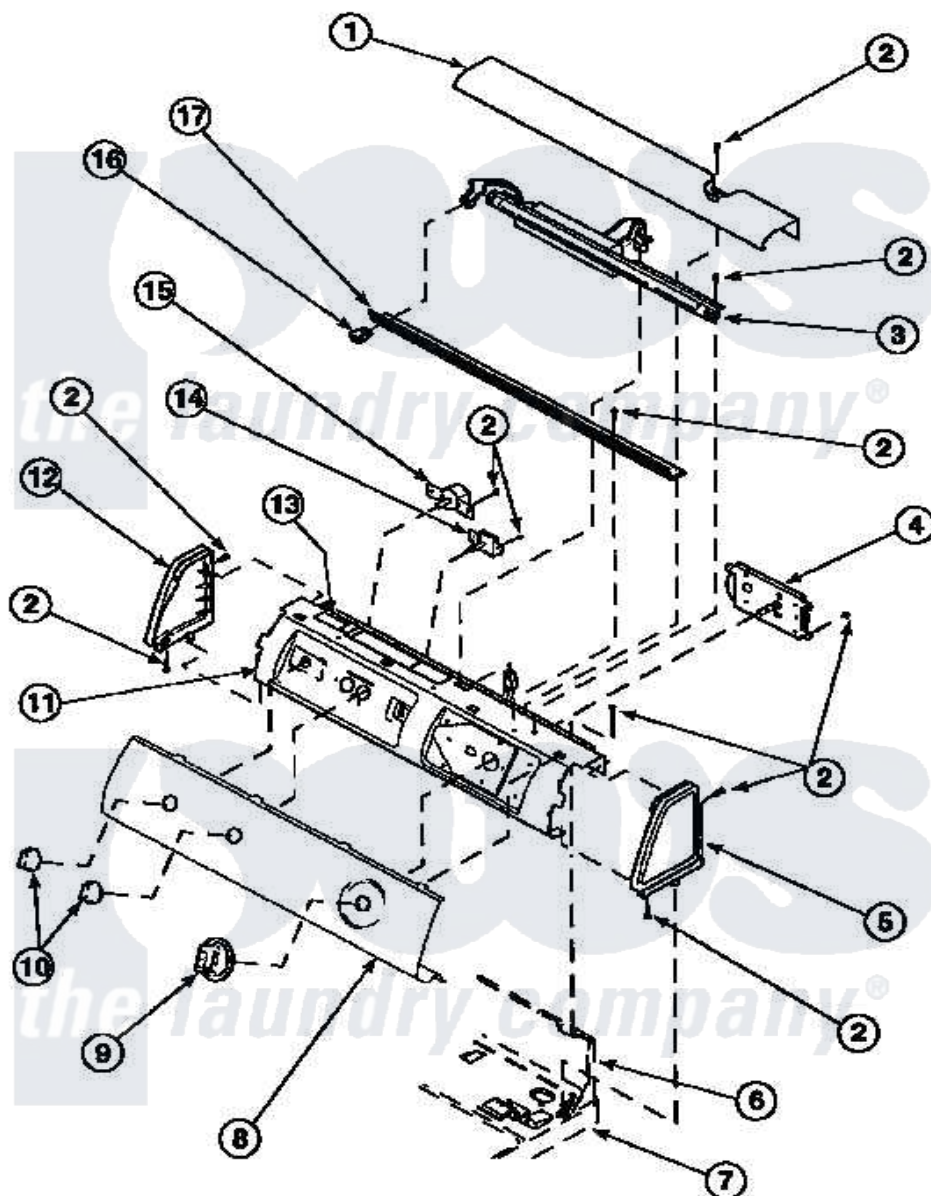

Amana LG8209L3 (BOM: PLG8209L3) 08 - GRAPHIC PANEL, CONTROL HOOD AND CONTROLS

Amana Residential Amana LG8209L3 (BOM: PLG8209L3) Washer Parts Parts Diagram 08 - GRAPHIC PANEL, CONTROL HOOD AND CONTROLS
 Click on the part number to view part

Item	Original Part Number	Replaced By	Status	Part Description
1	500303		Not Available	COVER, TOP
2	501086	90767		Screw, 8A X 3/8 HeX Washer Head Tapping
5	34817		Not Available	END CAP(RIGHT)
6	500343		Not Available	PANEL,BACK(HOME HOOD)
7	500085P		Not Available	(ADD LETTER L-L, W-W TO PART N
9	502220		Not Available	KNOB, TIMER
11	500300		Not Available	BRACKET,CONTROL SUPPORT-MECH
12	34818		Not Available	END CAP(LEFT)
13	24903		Not Available	STICKER,DISCONNECT POW