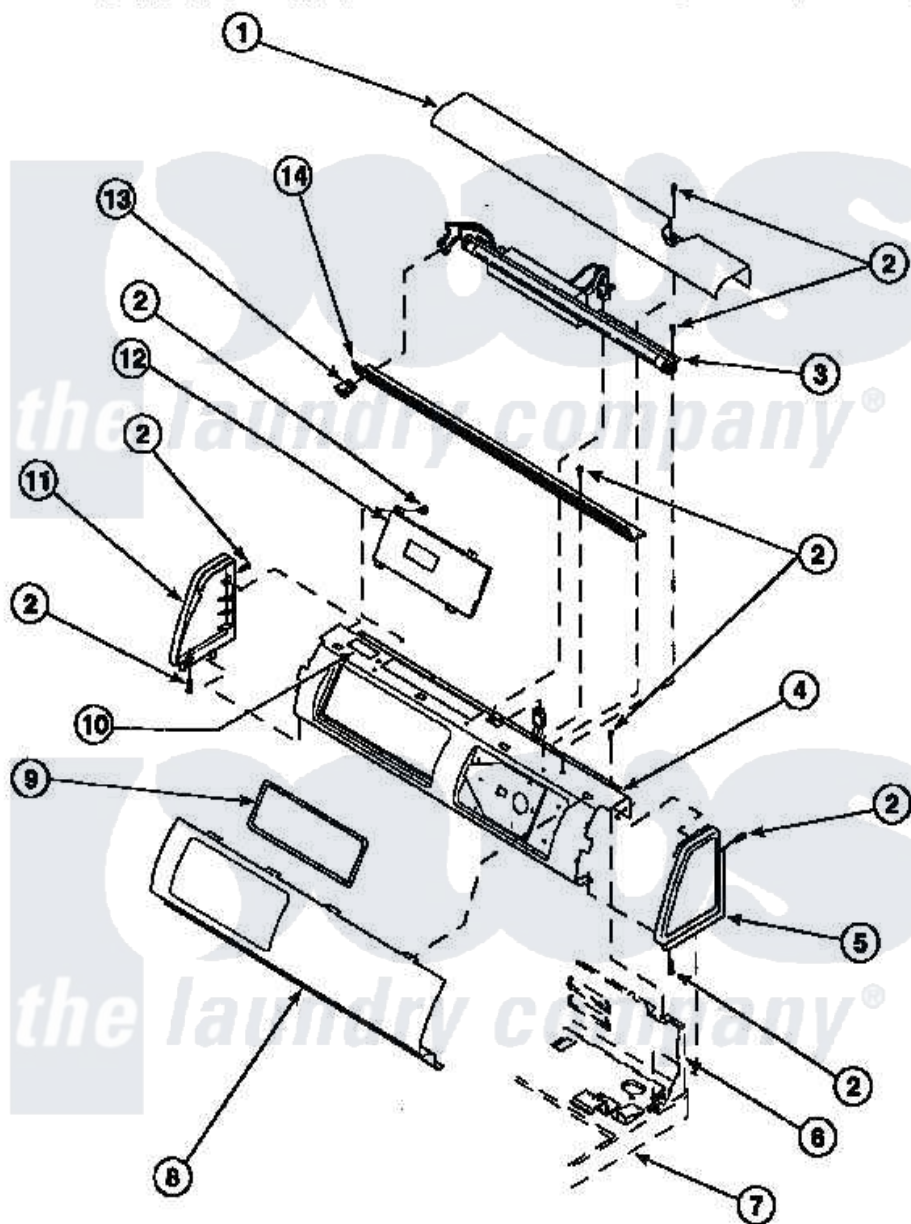

Amana LG8209L3 (BOM: PLG8209L3) 09 - GRAPHIC PANEL, CONTROL HOOD AND CONTROLS

Amana [Residential Amana LG8209L3 \(BOM: PLG8209L3\) Washer Parts](#) Parts Diagram 09 - GRAPHIC PANEL, CONTROL HOOD AND CONTROLS
 Click on the part number to view part

Item	Original Part Number	Replaced By	Status	Part Description
1	500303		Not Available	COVER, TOP
2	501086	90767		Screw, 8A X 3/8 HeX Washer Head Tapping
5	34817		Not Available	END CAP(RIGHT)
6	500343		Not Available	PANEL,BACK(HOME HOOD)
7	500085P		Not Available	(ADD LETTER L-L, W-W TO PART N
10	24903		Not Available	STICKER,DISCONNECT POW
11	34818		Not Available	END CAP(LEFT)