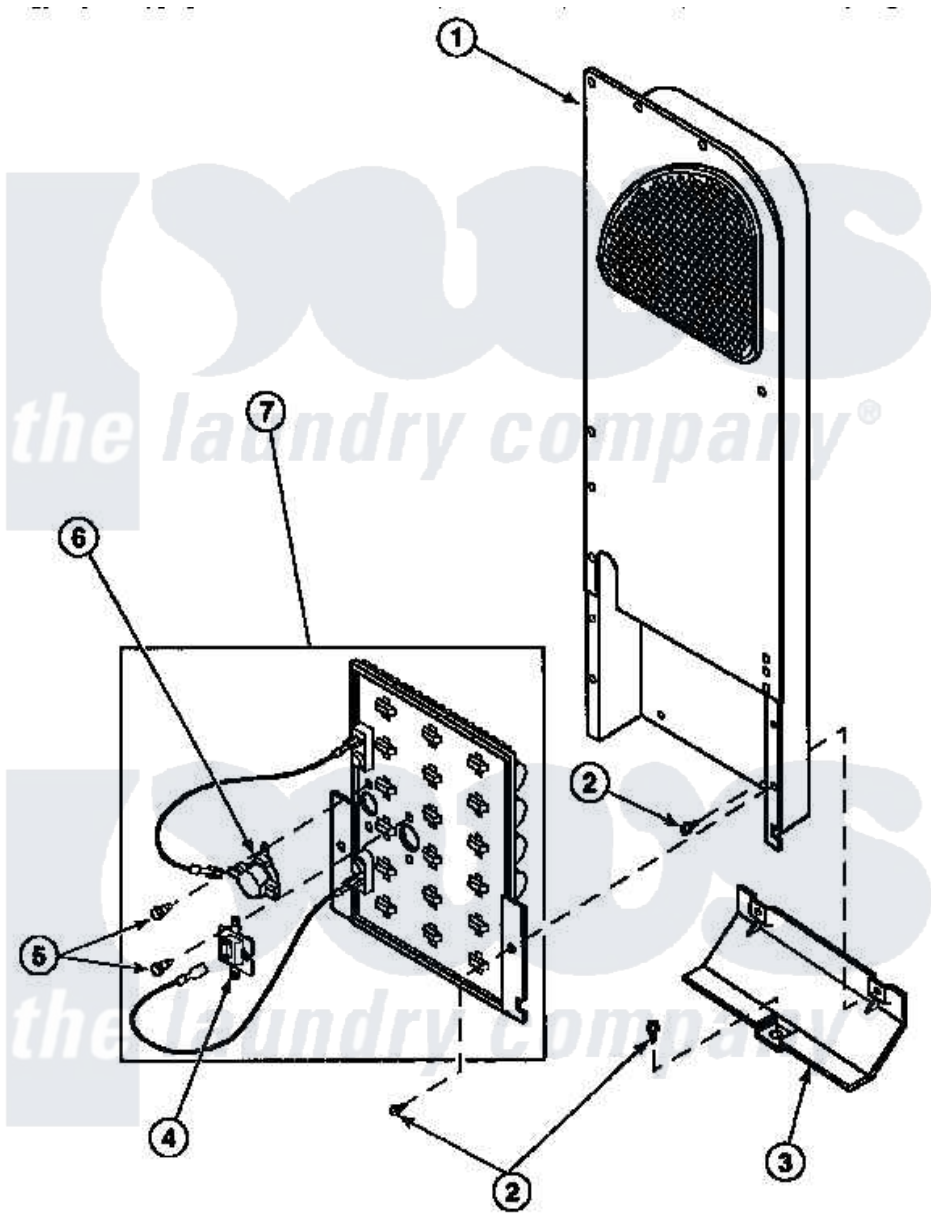

**Amana LG8209L3 (BOM: PLG8209L3) 10 - HEATER BOX ASSY
ORIGINALLY ON ELEC DRYER**

Amana [Residential Amana LG8209L3 \(BOM: PLG8209L3\) Washer Parts](#) Parts Diagram 10 - HEATER BOX ASSY ORIGINALLY ON ELEC DRYER
Click on the part number to view part

Item	Original Part Number	Replaced By	Status	Part Description
1	500179P	503605		Assembly, Heater Duct
2	501668	503688		Screw, 10B-16 X .34 I
3	60952		Not Available	SHIELD,HEAT DUCT
5	23222	3177991		Screw