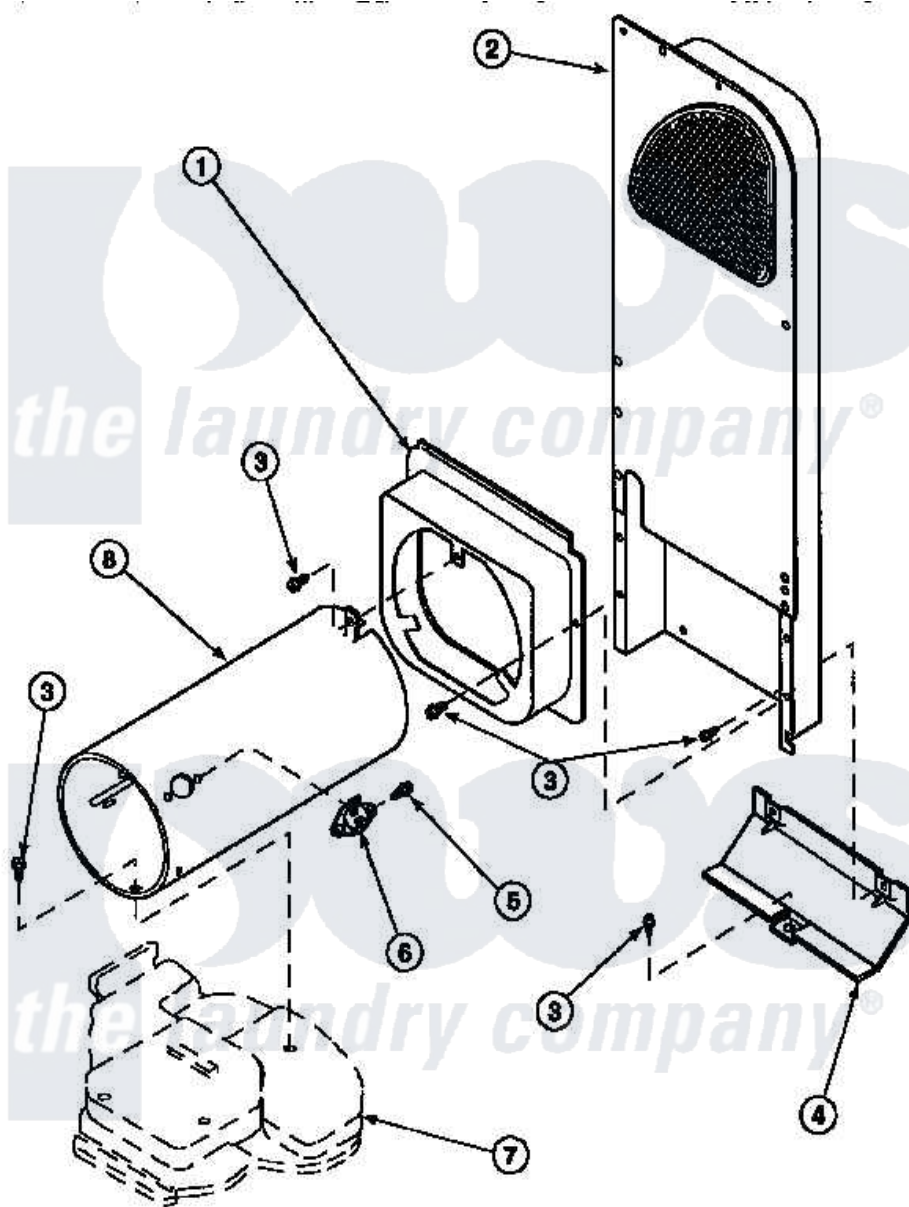

**Amana LG8209L3 (BOM: PLG8209L3) 11 - HEATER BOX ASSY
ORIGINALLY ON GAS DRYER**

Amana [Residential Amana LG8209L3 \(BOM: PLG8209L3\) Washer Parts](#) Parts Diagram 11 - HEATER BOX ASSY ORIGINALLY ON GAS DRYER
Click on the part number to view part

Item	Original Part Number	Replaced By	Status	Part Description
1	500122	510101		Shroud Heat Duct
2	500179P	503605		Assembly, Heater Duct
3	501668	503688		Screw, 10B-16 X .34 I
4	60952		Not Available	SHIELD,HEAT DUCT
5	51782		Not Available	SCREW, 6B-20X5/16
6	Y61886			Thermostat, Limit-Blk
7	500070			Base, Dryer
8	61974		Not Available	BURNER HOUSING