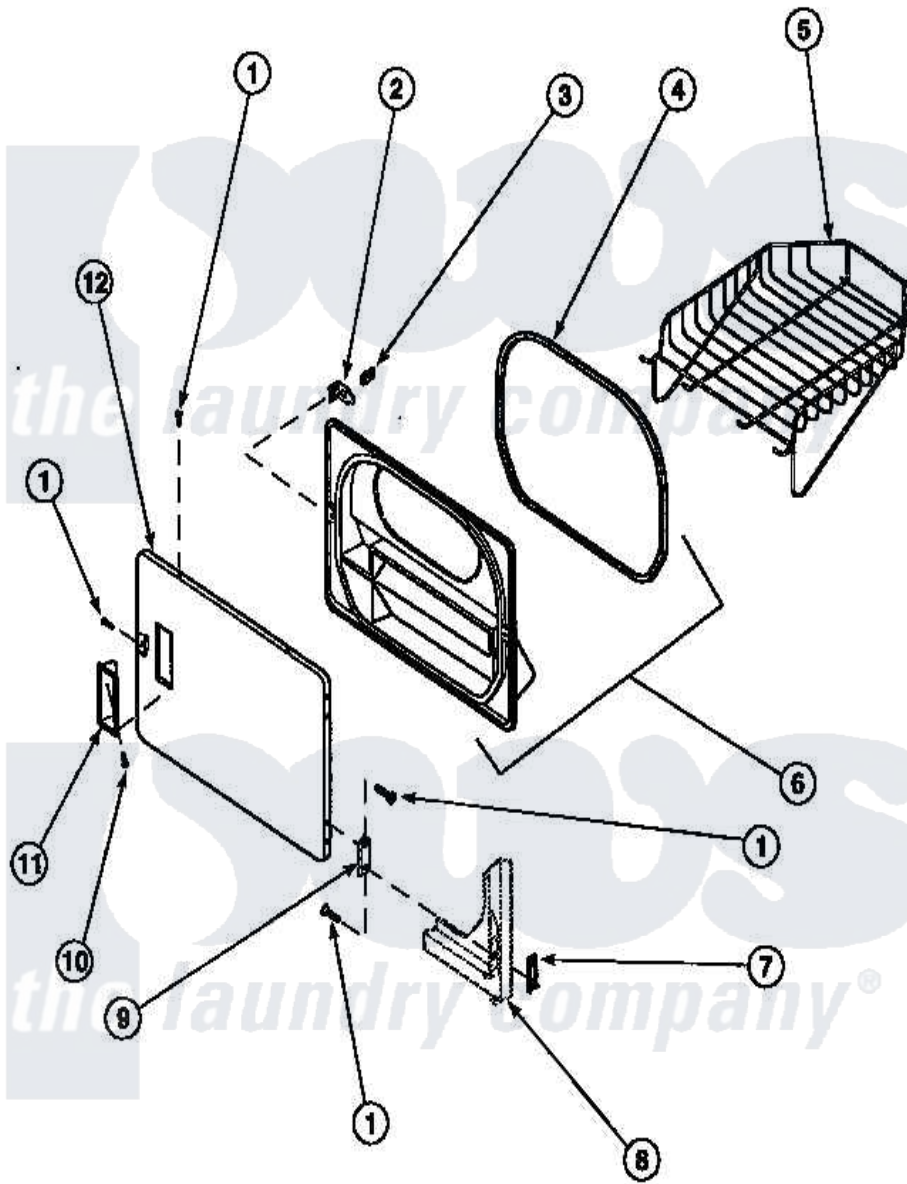

Amana LG8209L3 (BOM: PLG8209L3) 13 - LOADING DOOR WITH DRYING RACK

Amana Residential Amana LG8209L3 (BOM: PLG8209L3) Washer Parts Parts Diagram 13 - LOADING DOOR WITH DRYING RACK

Click on the part number to view part

Item	Original Part Number	Replaced By	Status	Part Description
1	500226			Screw, 8b-16 x 5/8 Tap
2	500223	40116201		Bracket, Door Strike
3	500039	510181		Strike Doormetal
4	500200		Not Available	SEAL, DOOR
5	501295P		Not Available	RACK, DRYING
6	500199		Not Available	ASSY, LINER & SEAL
7	500236			Clip, Door Hinge Mount
8	500041	Y503676		Hinge, Door And Top
9	500297	8281236		Screw
10	500297	8281236		Screw
11	500042		Not Available	DOOR PULL