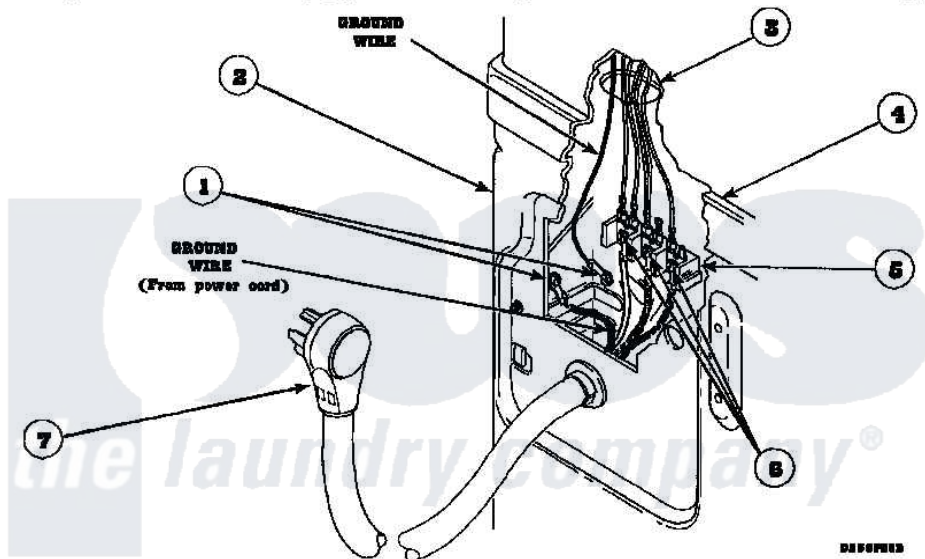

Amana LG8209L3 (BOM: PLG8209L3) 17 - POWER CORDS

Amana [Residential Amana LG8209L3 \(BOM: PLG8209L3\) Washer Parts](#) Parts Diagram 17 - POWER CORDS
 Click on the part number to view part

Item	Original Part Number	Replaced By	Status	Part Description
1	20530			Screw, 10-24 x 3/8 Hex
2	500001P		Not Available	(ADD LETTER BEFORE "P" IN PART
3	500343		Not Available	PANEL, BACK(HOME HOOD)
4	500085P		Not Available	(ADD LETTER L-L, W-W TO PART N
6	Y61199	3400094		Screw, 10-32 X 3/8