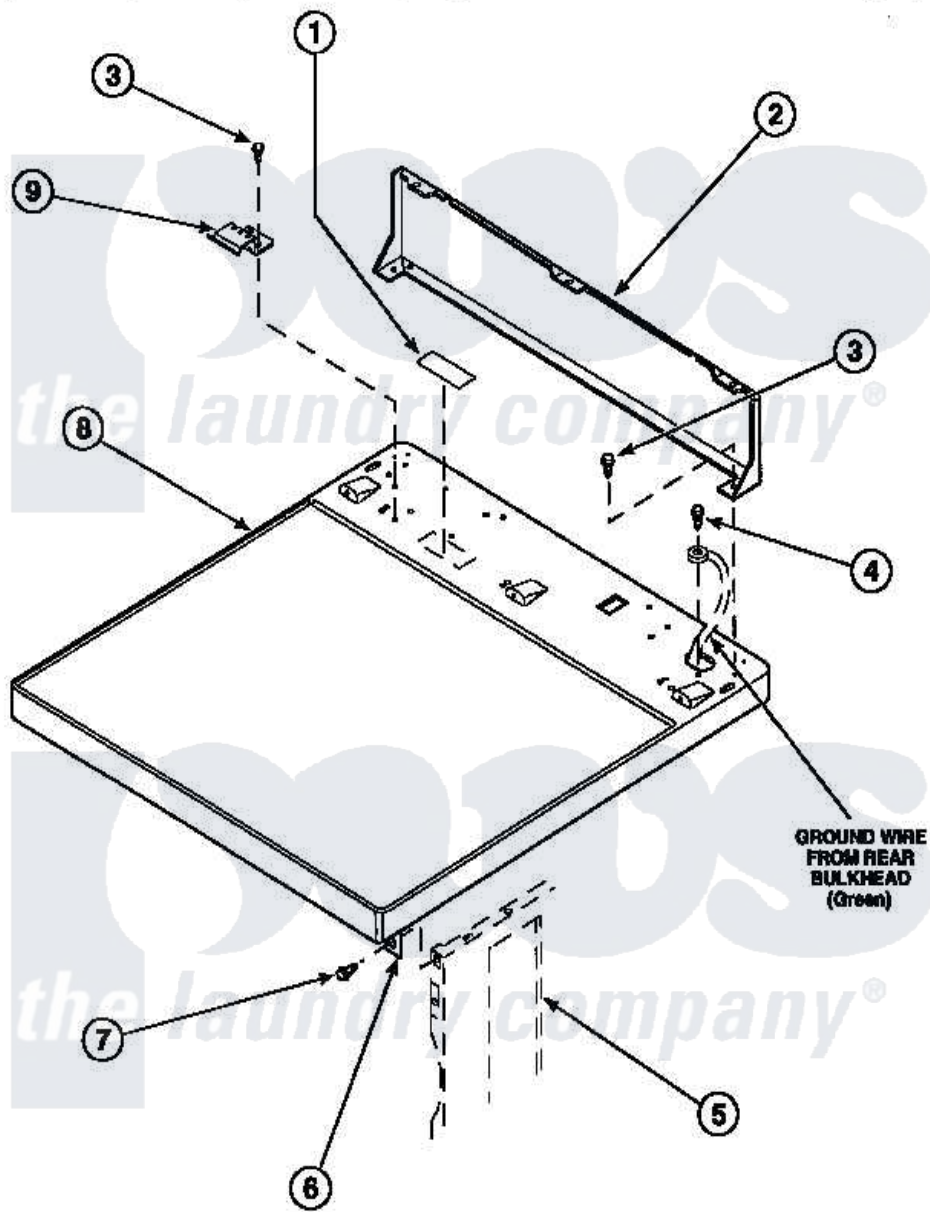

**Amana LG8209W2 (BOM: PLG8209W2) 01 - CABINET TOP AND CONTROL HOOD REAR PANEL**

Amana Residential Amana LG8209W2 (BOM: PLG8209W2) Dryer Parts Parts Diagram 01 - CABINET TOP AND CONTROL HOOD REAR PANEL  
 Click on the part number to view part

Item	Original Part Number	Replaced By	Status	Part Description
1	24903		Not Available	STICKER,DISCONNECT POW
2	500343		Not Available	PANEL,BACK(HOME HOOD)
3	501086	<a href="#">90767</a>		Screw, 8A X 3/8 HeX Washer Head Tapping
4	<a href="#">20530</a>			Screw, 10-24 x 3/8 Hex
5	500001P		Not Available	(ADD LETTER BEFORE "P" IN PART
6	500084	<a href="#">40130801</a>		Bracket, Top Mount
7	33562	<a href="#">27001200</a>		Screw
8	500085P		Not Available	(ADD LETTER L-L, W-W TO PART N
9	501241	<a href="#">Y503876</a>		Clip, Hold Down