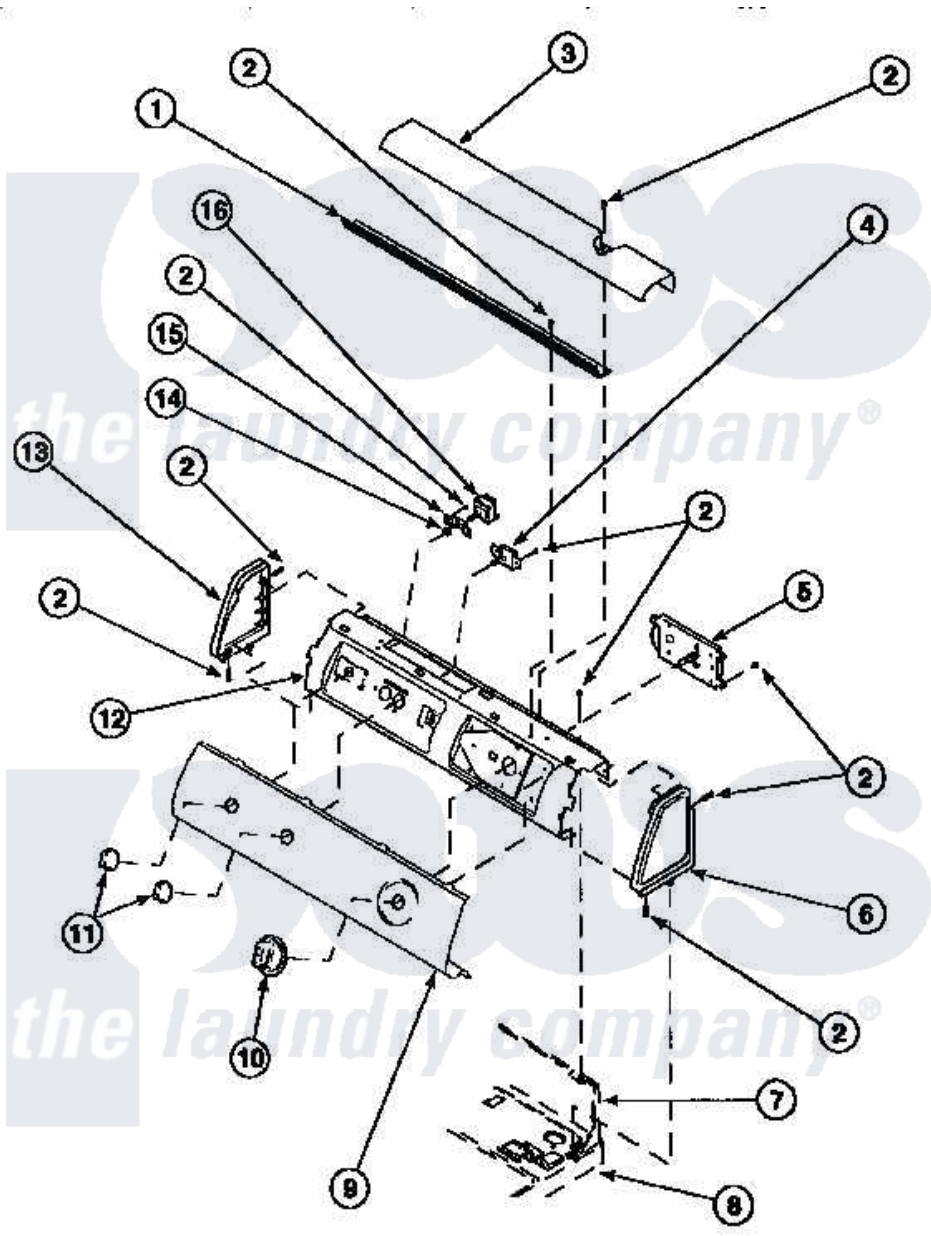

# Amana LG8209W2 (BOM: PLG8209W2) 05 - GRAPHIC PANEL, CONTROL HOOD AND CONTROLS

Amana Residential Amana LG8209W2 (BOM: PLG8209W2) Dryer Parts Parts Diagram 05 - GRAPHIC PANEL, CONTROL HOOD AND CONTROLS  
 Click on the part number to view part

Item	Original Part Number	Replaced By	Status	Part Description
1	500305		Not Available	DIFFUSER W/OUT HOLE
2	501086	<a href="#">90767</a>		Screw, 8A X 3/8 HeX Washer Head Tapping
3	500303		Not Available	COVER, TOP
6	34817		Not Available	END CAP(RIGHT)
7	500343		Not Available	PANEL,BACK(HOME HOOD)
8	500085P		Not Available	(ADD LETTER L-L, W-W TO PART N
9	502630		Not Available	GRAPHIC PANEL
"	502206		Not Available	GRAPHIC PANEL
10	502220		Not Available	KNOB, TIMER
12	500300		Not Available	BRACKET,CONTROL SUPPORT-MECH
13	34818		Not Available	END CAP(LEFT)