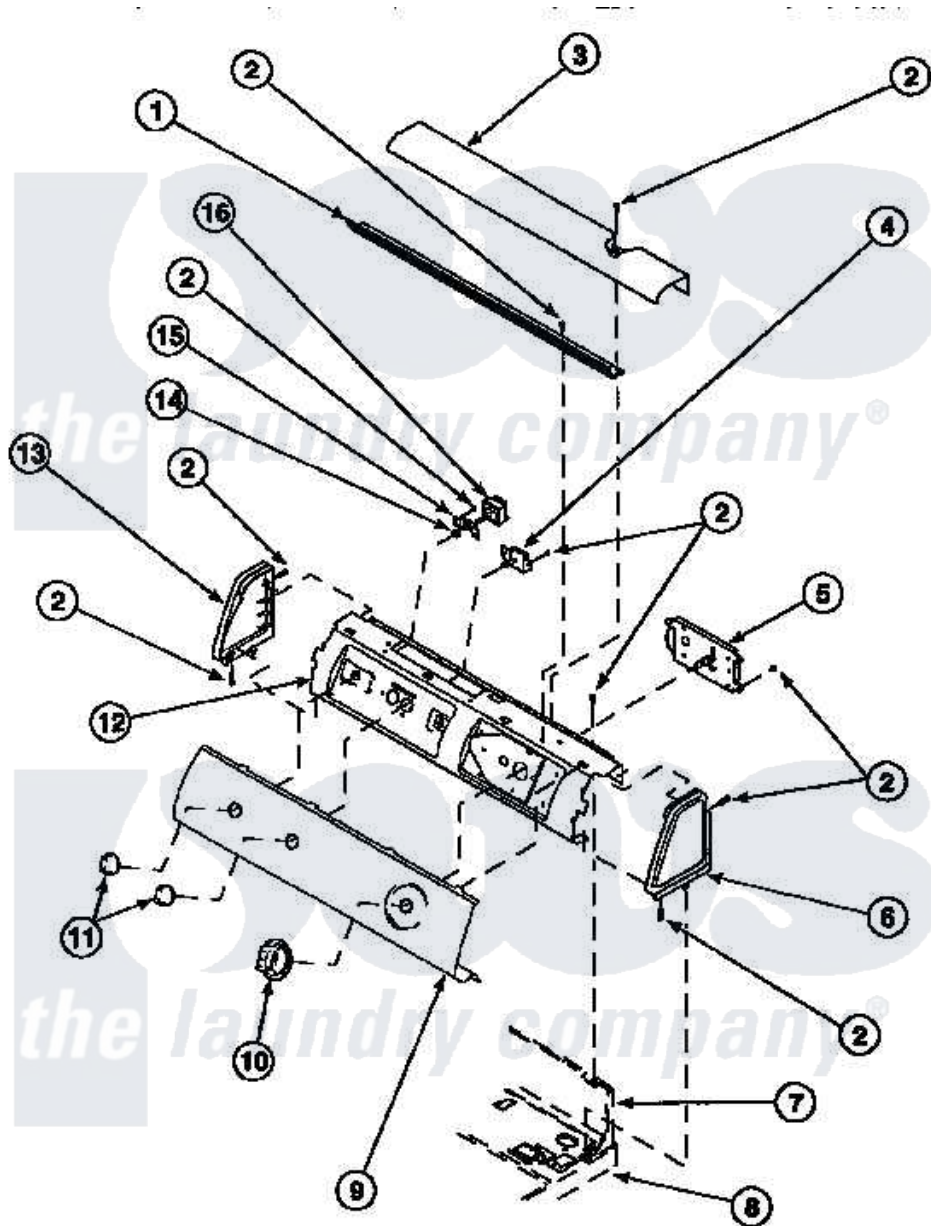

Amana LG8209W2 (BOM: PLG8209W2) 06 - GRAPHIC PANEL, CONTROL HOOD AND CONTROLS

Amana Residential Amana LG8209W2 (BOM: PLG8209W2) Dryer Parts Parts Diagram 06 - GRAPHIC PANEL, CONTROL HOOD AND CONTROLS
 Click on the part number to view part

Item	Original Part Number	Replaced By	Status	Part Description
1	500305		Not Available	DIFFUSER W/OUT HOLE
2	501086	90767		Screw, 8A X 3/8 HeX Washer Head Tapping
3	500303		Not Available	COVER, TOP
5	501881		Not Available	TIMER
6	34817		Not Available	END CAP(RIGHT)
7	500343		Not Available	PANEL,BACK(HOME HOOD)
8	500085P		Not Available	(ADD LETTER L-L, W-W TO PART N
10	502220		Not Available	KNOB, TIMER
12	500300		Not Available	BRACKET,CONTROL SUPPORT-MECH
13	34818		Not Available	END CAP(LEFT)