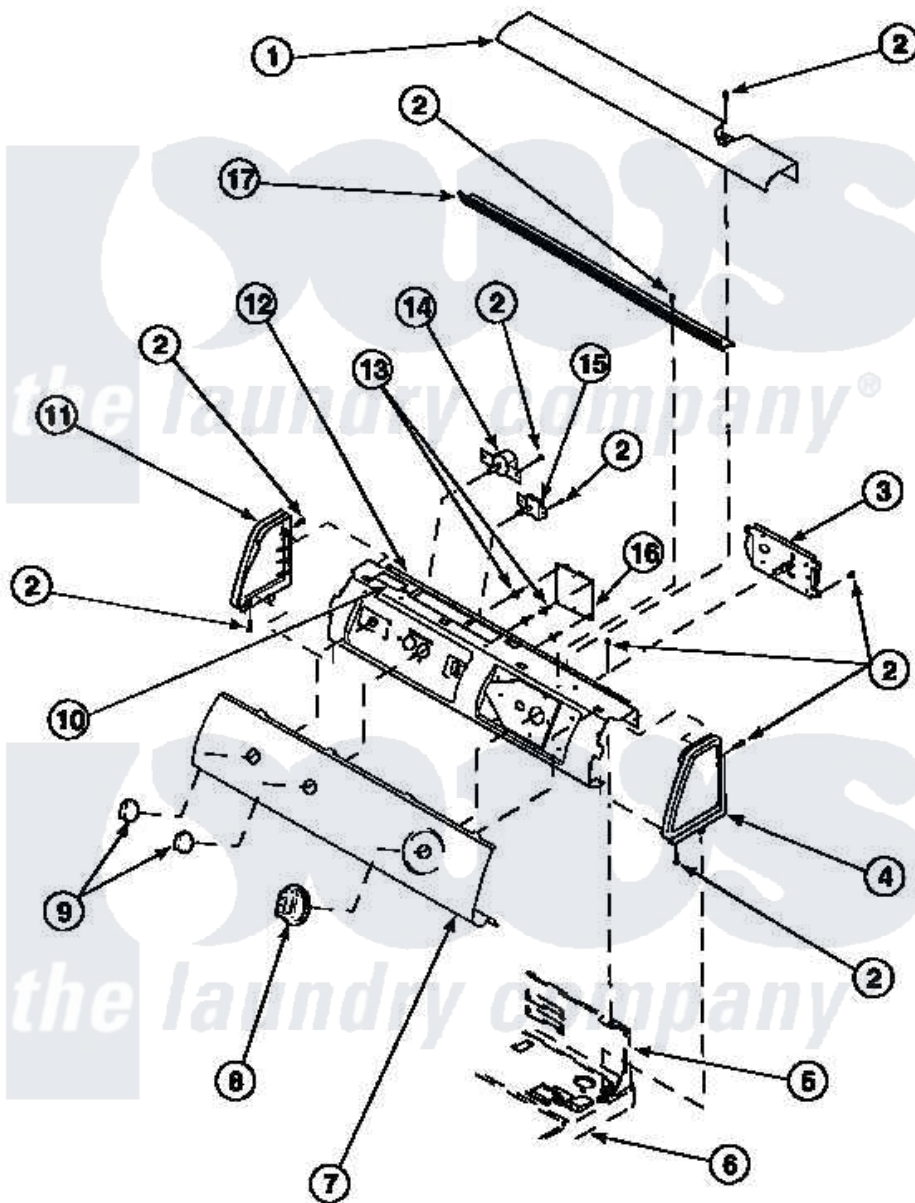

Amana LG8209W2 (BOM: PLG8209W2) 07 - GRAPHIC PANEL, CONTROL HOOD AND CONTROLS

Amana Residential Amana LG8209W2 (BOM: PLG8209W2) Dryer Parts Parts Diagram 07 - GRAPHIC PANEL, CONTROL HOOD AND CONTROLS
 Click on the part number to view part

Item	Original Part Number	Replaced By	Status	Part Description
1	500303		Not Available	COVER, TOP
2	501086	90767		Screw, 8A X 3/8 HeX Washer Head Tapping
3	501881		Not Available	TIMER
4	34817		Not Available	END CAP(RIGHT)
5	500343		Not Available	PANEL, BACK(HOME HOOD)
6	500085P		Not Available	(ADD LETTER L-L, W-W TO PART N
7	503127		Not Available	PANEL, GRAPHICS
8	502220		Not Available	KNOB, TIMER
10	24903		Not Available	STICKER, DISCONNECT POW
11	34818		Not Available	END CAP(LEFT)
12	500300		Not Available	BRACKET, CONTROL SUPPORT-MECH
17	500305		Not Available	DIFFUSER W/OUT HOLE