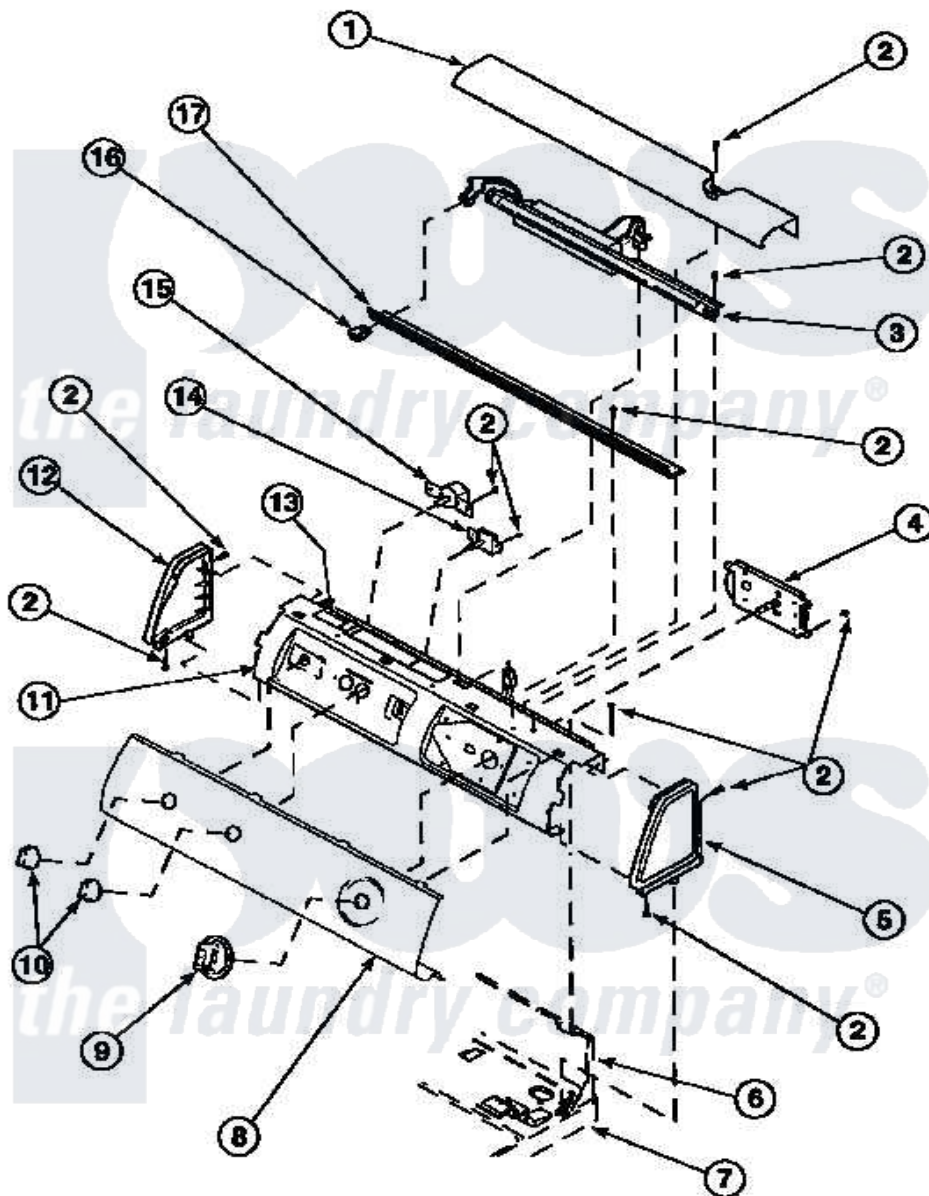

Amana LG8209W2 (BOM: PLG8209W2) 08 - GRAPHIC PANEL, CONTROL HOOD AND CONTROLS

Amana Residential Amana LG8209W2 (BOM: PLG8209W2) Dryer Parts Parts Diagram 08 - GRAPHIC PANEL, CONTROL HOOD AND CONTROLS
 Click on the part number to view part

Item	Original Part Number	Replaced By	Status	Part Description
1	500303		Not Available	COVER, TOP
2	501086	90767		Screw, 8A X 3/8 HeX Washer Head Tapping
5	34817		Not Available	END CAP(RIGHT)
6	500343		Not Available	PANEL,BACK(HOME HOOD)
7	500085P		Not Available	(ADD LETTER L-L, W-W TO PART N
9	502220		Not Available	KNOB, TIMER
11	500300		Not Available	BRACKET,CONTROL SUPPORT-MECH
12	34818		Not Available	END CAP(LEFT)
13	24903		Not Available	STICKER,DISCONNECT POW