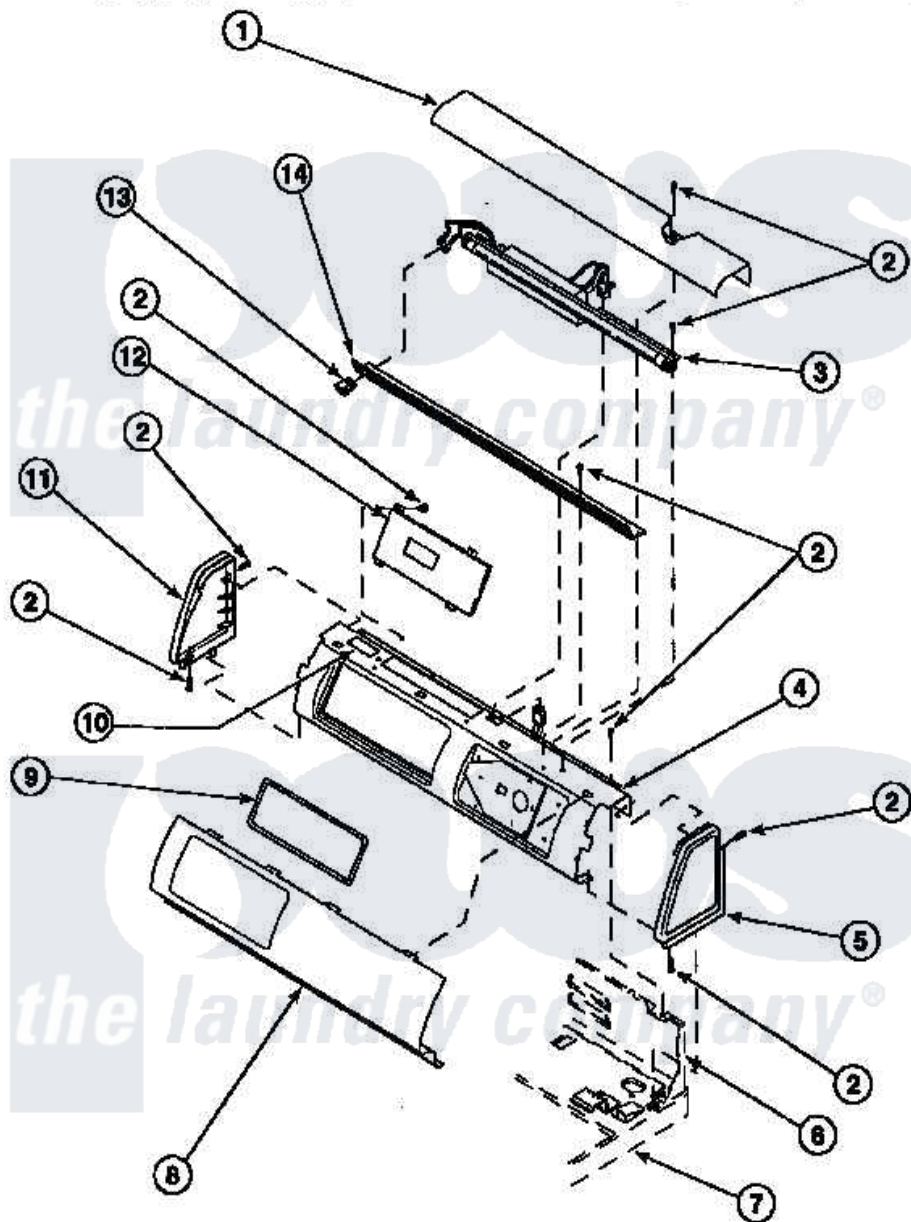

Amana LG8209W2 (BOM: PLG8209W2) 09 - GRAPHIC PANEL, CONTROL HOOD AND CONTROLS

Amana Residential Amana LG8209W2 (BOM: PLG8209W2) Dryer Parts Parts Diagram 09 - GRAPHIC PANEL, CONTROL HOOD AND CONTROLS
 Click on the part number to view part

Item	Original Part Number	Replaced By	Status	Part Description
1	500303		Not Available	COVER, TOP
2	501086	90767		Screw, 8A X 3/8 HeX Washer Head Tapping
5	34817		Not Available	END CAP(RIGHT)
6	500343		Not Available	PANEL,BACK(HOME HOOD)
7	500085P		Not Available	(ADD LETTER L-L, W-W TO PART N
10	24903		Not Available	STICKER,DISCONNECT POW
11	34818		Not Available	END CAP(LEFT)