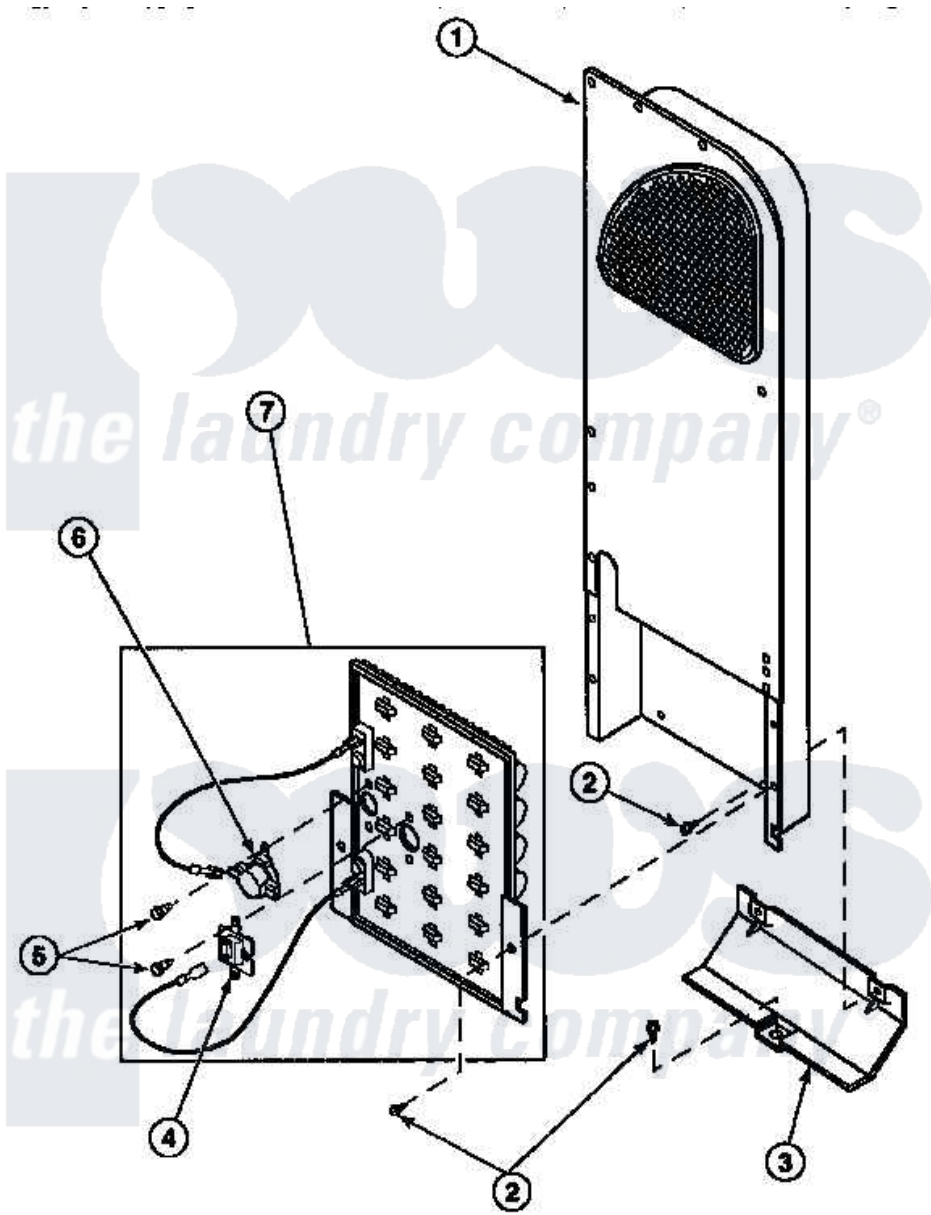

**Amana LG8209W2 (BOM: PLG8209W2) 10 - HEATER BOX ASSY
ORIGINALLY ON ELEC DRYER**

Amana [Residential Amana LG8209W2 \(BOM: PLG8209W2\) Dryer Parts](#) Parts Diagram 10 - HEATER BOX
ASSY ORIGINALLY ON ELEC DRYER
[Click on the part number to view part](#)

Item	Original Part Number	Replaced By	Status	Part Description
1	500179P	503605		Assembly, Heater Duct
2	501668	503688		Screw, 10B-16 X .34 I
3	60952		Not Available	SHIELD,HEAT DUCT
5	23222	3177991		Screw