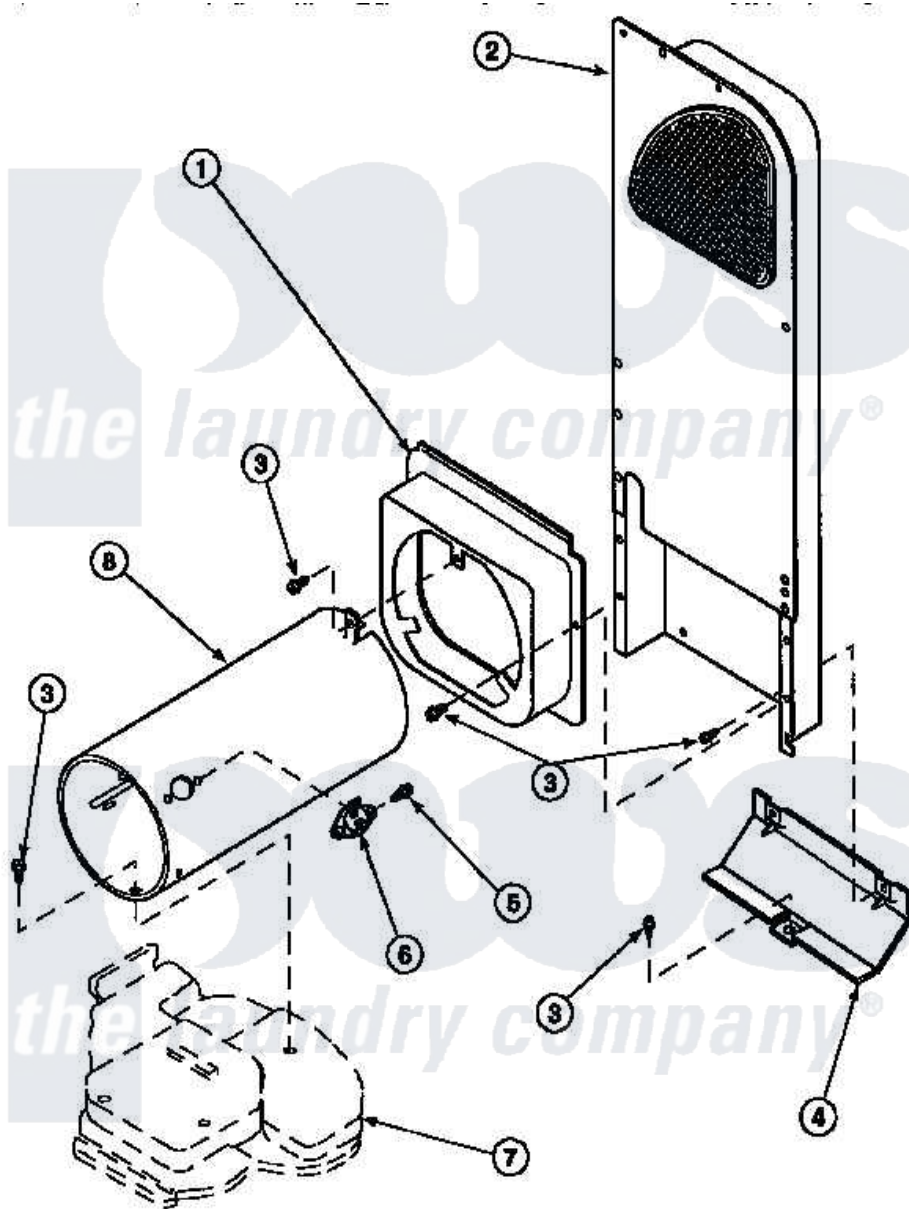

**Amana LG8209W2 (BOM: PLG8209W2) 11 - HEATER BOX ASSY
ORIGINALLY ON GAS DRYER**

Amana Residential Amana LG8209W2 (BOM: PLG8209W2) Dryer Parts Parts Diagram 11 - HEATER BOX ASSY ORIGINALLY ON GAS DRYER
Click on the part number to view part

Item	Original Part Number	Replaced By	Status	Part Description
1	500122	510101		Shroud Heat Duct
2	500179P	503605		Assembly, Heater Duct
3	501668	503688		Screw, 10B-16 X .34 I
4	60952		Not Available	SHIELD,HEAT DUCT
5	51782		Not Available	SCREW, 6B-20X5/16
6	Y61886			Thermostat, Limit-Blk
7	500070			Base, Dryer
8	61974		Not Available	BURNER HOUSING