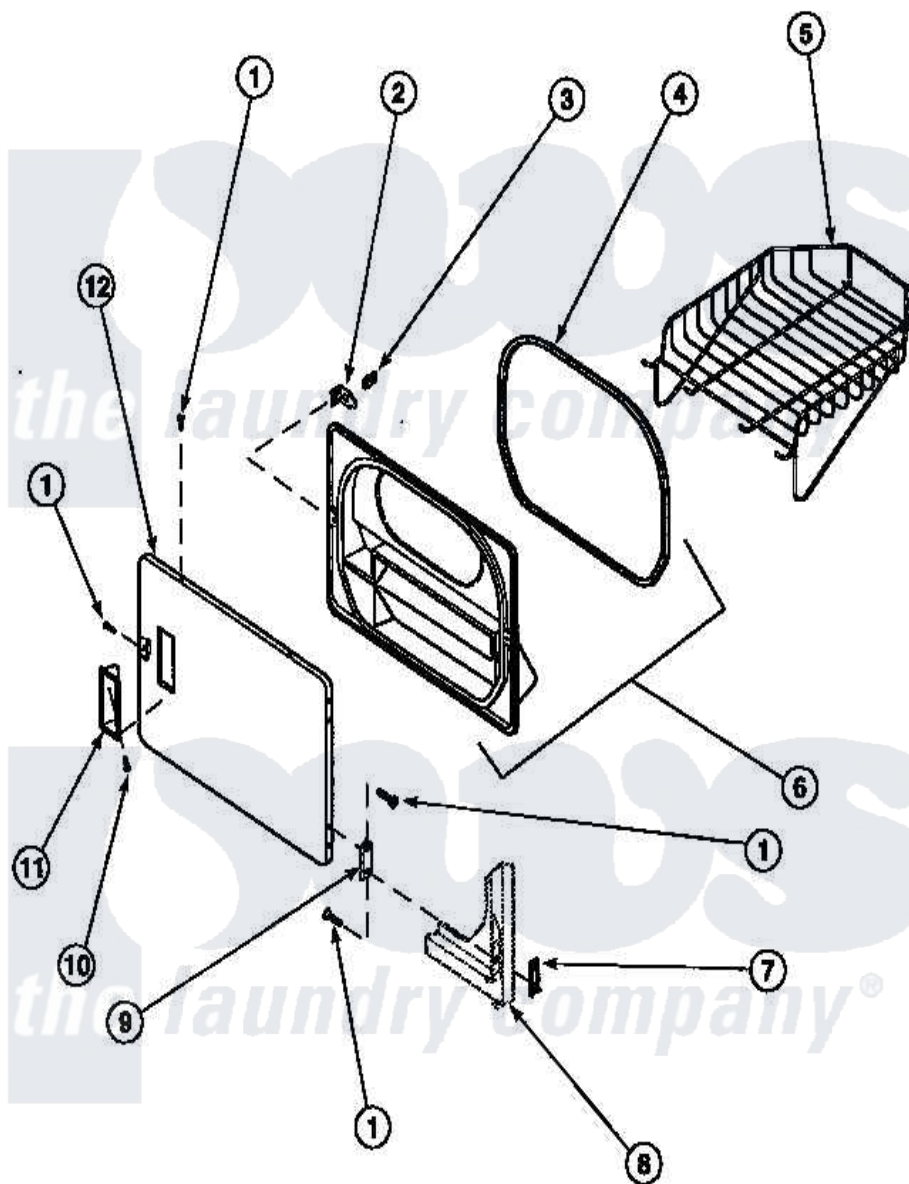

# Amana LG8209W2 (BOM: PLG8209W2) 13 - LOADING DOOR WITH DRYING RACK

Amana Residential Amana LG8209W2 (BOM: PLG8209W2) Dryer Parts Parts Diagram 13 - LOADING DOOR WITH DRYING RACK

Click on the part number to view part

Item	Original Part Number	Replaced By	Status	Part Description
1	<a href="#">500226</a>			Screw, 8b-16 x 5/8 Tap
2	500223	<a href="#">40116201</a>		Bracket, Door Strike
3	500039	<a href="#">510181</a>		Strike Doormetal
4	500200		Not Available	SEAL,DOOR
5	501295P		Not Available	RACK, DRYING
6	500199		Not Available	ASSY,LINER & SEAL
7	<a href="#">500236</a>			Clip, Door Hinge Mount
9	500041	<a href="#">Y503676</a>		Hinge, Door And Top
10	500297	<a href="#">8281236</a>		Screw
11	500042		Not Available	DOOR PULL