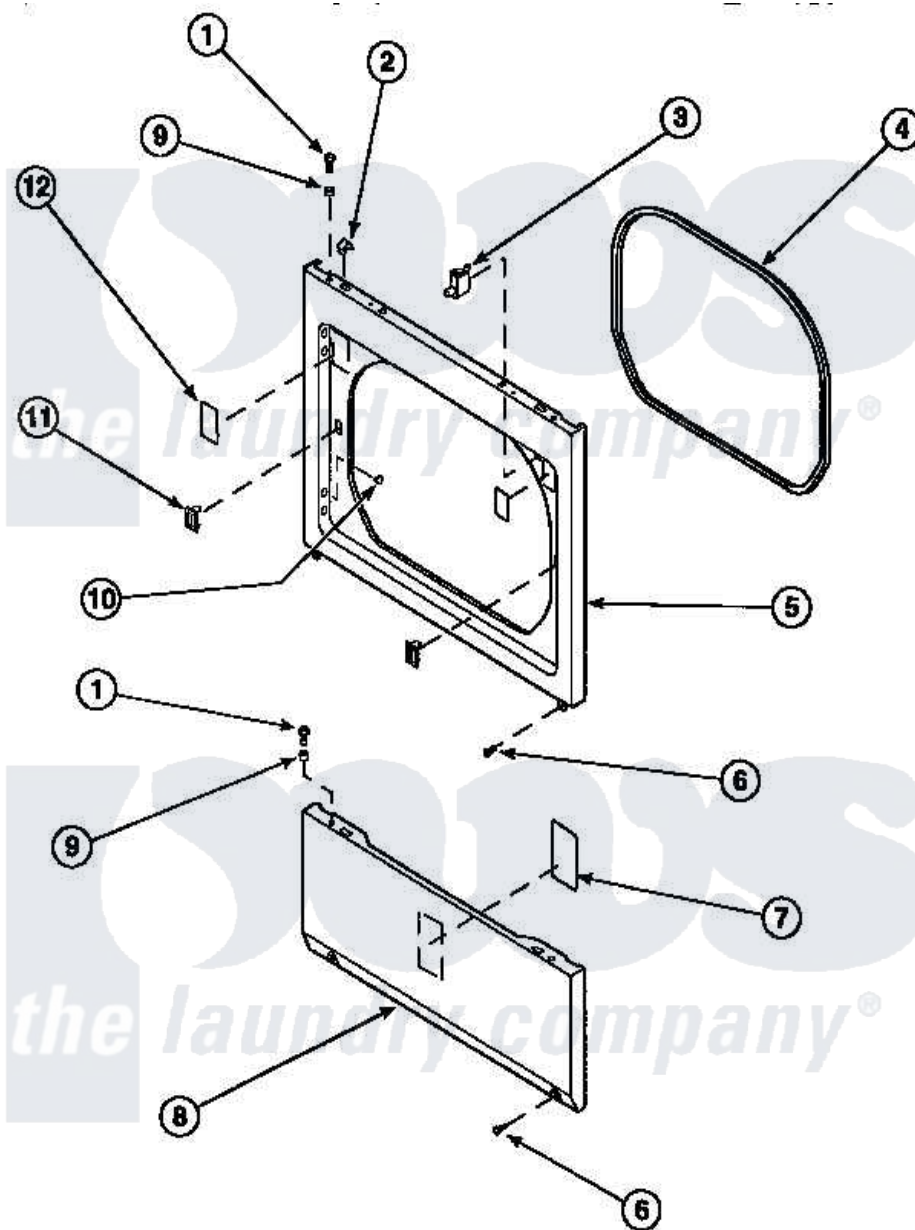

Amana LG8209W2 (BOM: PLG8209W2) 14 - LOWER ACCESS PANEL, FRONT PANEL AND SEAL

Amana Residential Amana LG8209W2 (BOM: PLG8209W2) Dryer Parts Parts Diagram 14 - LOWER ACCESS PANEL, FRONT PANEL AND SEAL
 Click on the part number to view part

Item	Original Part Number	Replaced By	Status	Part Description
1	32671	Y014874		Screw, Idler Arm And Sleeve
2	56080	22001650		Fastener, Spring
3	Y62872	W10169313		Switch-Dor
4	500034			Seal, Front Panel
6	33562	27001200		Screw
7	500670		Not Available	STICKER NG OR MIXED GA
9	56079	505187		Locator, Panel
10	500227	505295		Screw, No.8ab-16 x 3/4 PH
11	54660	LA-1003		Door Catch Kit
12	500281		Not Available	STICKER