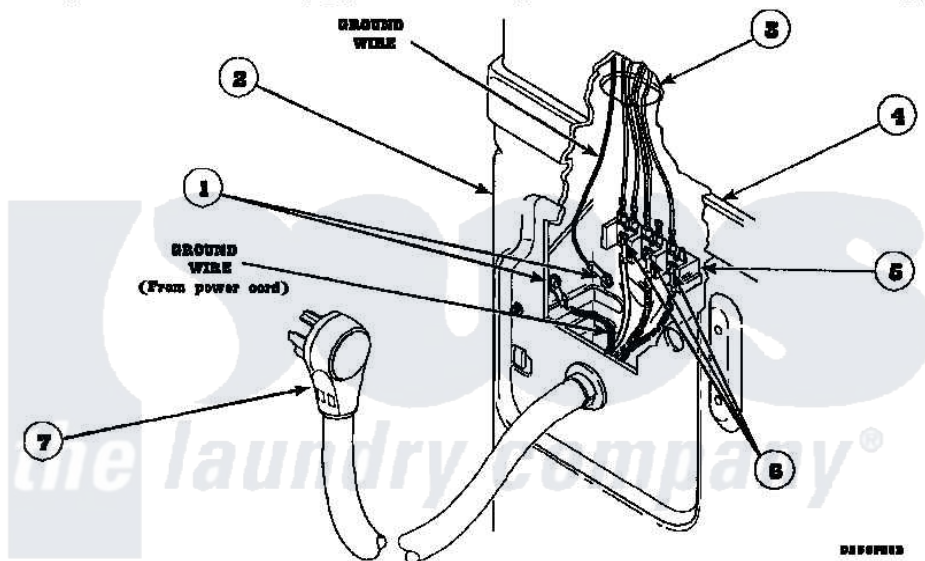

Amana LG8209W2 (BOM: PLG8209W2) 17 - POWER CORDS

Amana [Residential Amana LG8209W2 \(BOM: PLG8209W2\) Dryer Parts](#) Parts Diagram 17 - POWER CORDS
 Click on the part number to view part

Item	Original Part Number	Replaced By	Status	Part Description
1	20530			Screw, 10-24 x 3/8 Hex
2	500001P		Not Available	(ADD LETTER BEFORE "P" IN PART
3	500343		Not Available	PANEL, BACK(HOME HOOD)
4	500085P		Not Available	(ADD LETTER L-L, W-W TO PART N
6	Y61199	3400094		Screw, 10-32 X 3/8