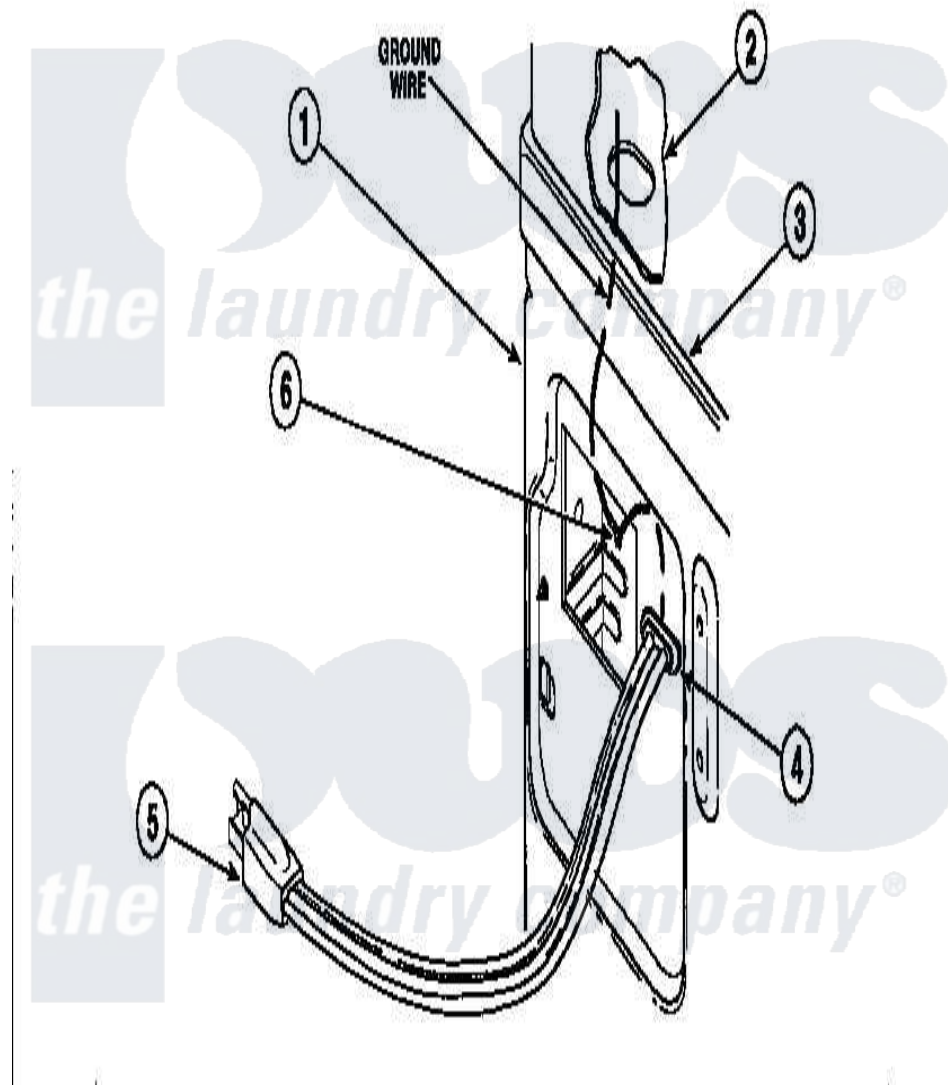

Amana LG8209W2 (BOM: PLG8209W2) 18 - POWER CORDS

Amana Residential Amana LG8209W2 (BOM: PLG8209W2) Dryer Parts Parts Diagram 18 - POWER CORDS
 Click on the part number to view part

Item	Original Part Number	Replaced By	Status	Part Description
1	500001P		Not Available	(ADD LETTER BEFORE "P" IN PART
2	500343		Not Available	PANEL, BACK(HOME HOOD)
3	500085P		Not Available	(ADD LETTER L-L, W-W TO PART N
4	21903	211881		Grommet, Cord Part Not Used- Gas Models Only
5	Y56222	27001142		Cord, Power
6	20530			Screw, 10-24 x 3/8 Hex