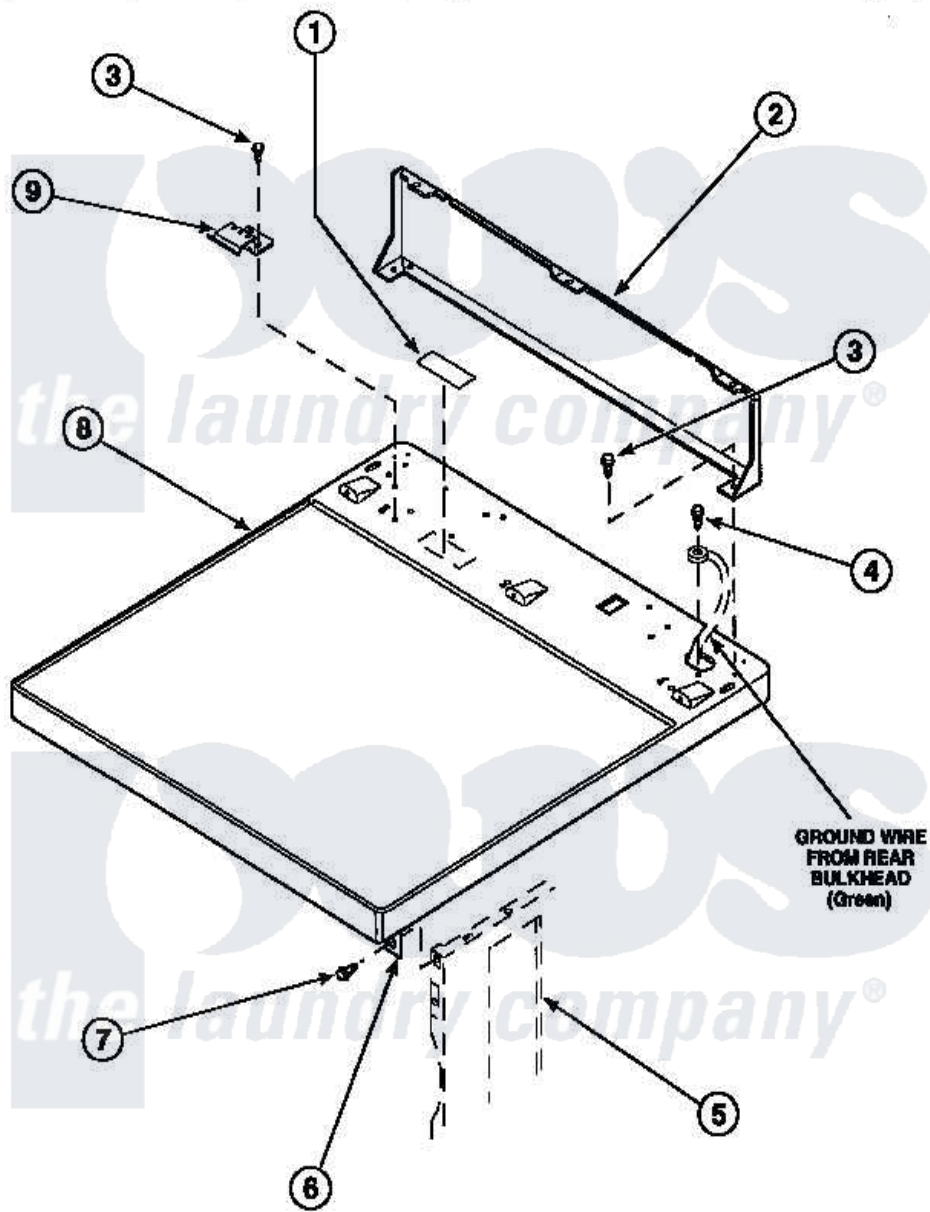

Amana LG8219L2 (BOM: PLG8219L2) 01 - CABINET TOP AND CONTROL HOOD REAR PANEL

Amana Residential Amana LG8219L2 (BOM: PLG8219L2) Dryer Parts Parts Diagram 01 - CABINET TOP AND CONTROL HOOD REAR PANEL
 Click on the part number to view part

Item	Original Part Number	Replaced By	Status	Part Description
1	24903		Not Available	STICKER,DISCONNECT POW
2	500343		Not Available	PANEL,BACK(HOME HOOD)
3	501086	90767		Screw, 8A X 3/8 HeX Washer Head Tapping
4	20530			Screw, 10-24 x 3/8 Hex
5	500001P		Not Available	(ADD LETTER BEFORE "P" IN PART
6	500084	40130801		Bracket, Top Mount
7	33562	27001200		Screw
8	500085P		Not Available	(ADD LETTER L-L, W-W TO PART N
9	501241	Y503876		Clip, Hold Down